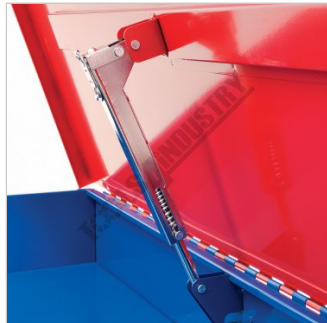

HAFCO APW-140

Auto Parts Washer

140 Litre Tank Capacity

HAFCO Auto Parts Washer APW-140

Lid Closed

Left Side

Piano Hinge Lid

Removable Shelf Small Parts Wash Bucket

Recirculating Motor
 Flexible Hose

Hinged Lid With Fusible Link

ON OFF Switch

Fluid Drain

Shown With Optional Brush
 A376

Description

The APW-140 Floor Model Auto Parts Washer is a robust, heavy-duty cleaning station designed for workshops and maintenance areas where large components require thorough cleaning. Its spacious tank accommodates large parts, while the sealed recirculating pump system and flexible fluid nozzle provide controlled flow to remove grease, oil, and workshop contaminants efficiently.

Safety is built-in: the hinged lid features a fusible link that automatically shuts in the event of a flash fire, providing peace of mind during operation. Perfect for medium to large workshops or any workspace requiring a heavy-duty, portable floor model, this washer delivers professional cleaning performance every time.

For even more precise cleaning, the optional APW-BR Brush can be used — ideal for reaching tight spots and intricate areas on components.

HAFCO Auto Parts Washer APW-140

Features

- Heavy-duty welded steel construction – durable and built for repeated use in busy workshops
- Large 140L tank / 85L fluid capacity – handles large components with ease
- Sealed 240V recirculating pump – efficient flow at approx. 180L/hour
- Flexible nozzle – directs cleaning fluid precisely where it's needed
- Removable shelf – supports parts and protects the pump from debris
- Hinged lid with fusible link – automatically shuts in the event of a flash fire
- Stable, portable floor model – easy to move while remaining secure in place