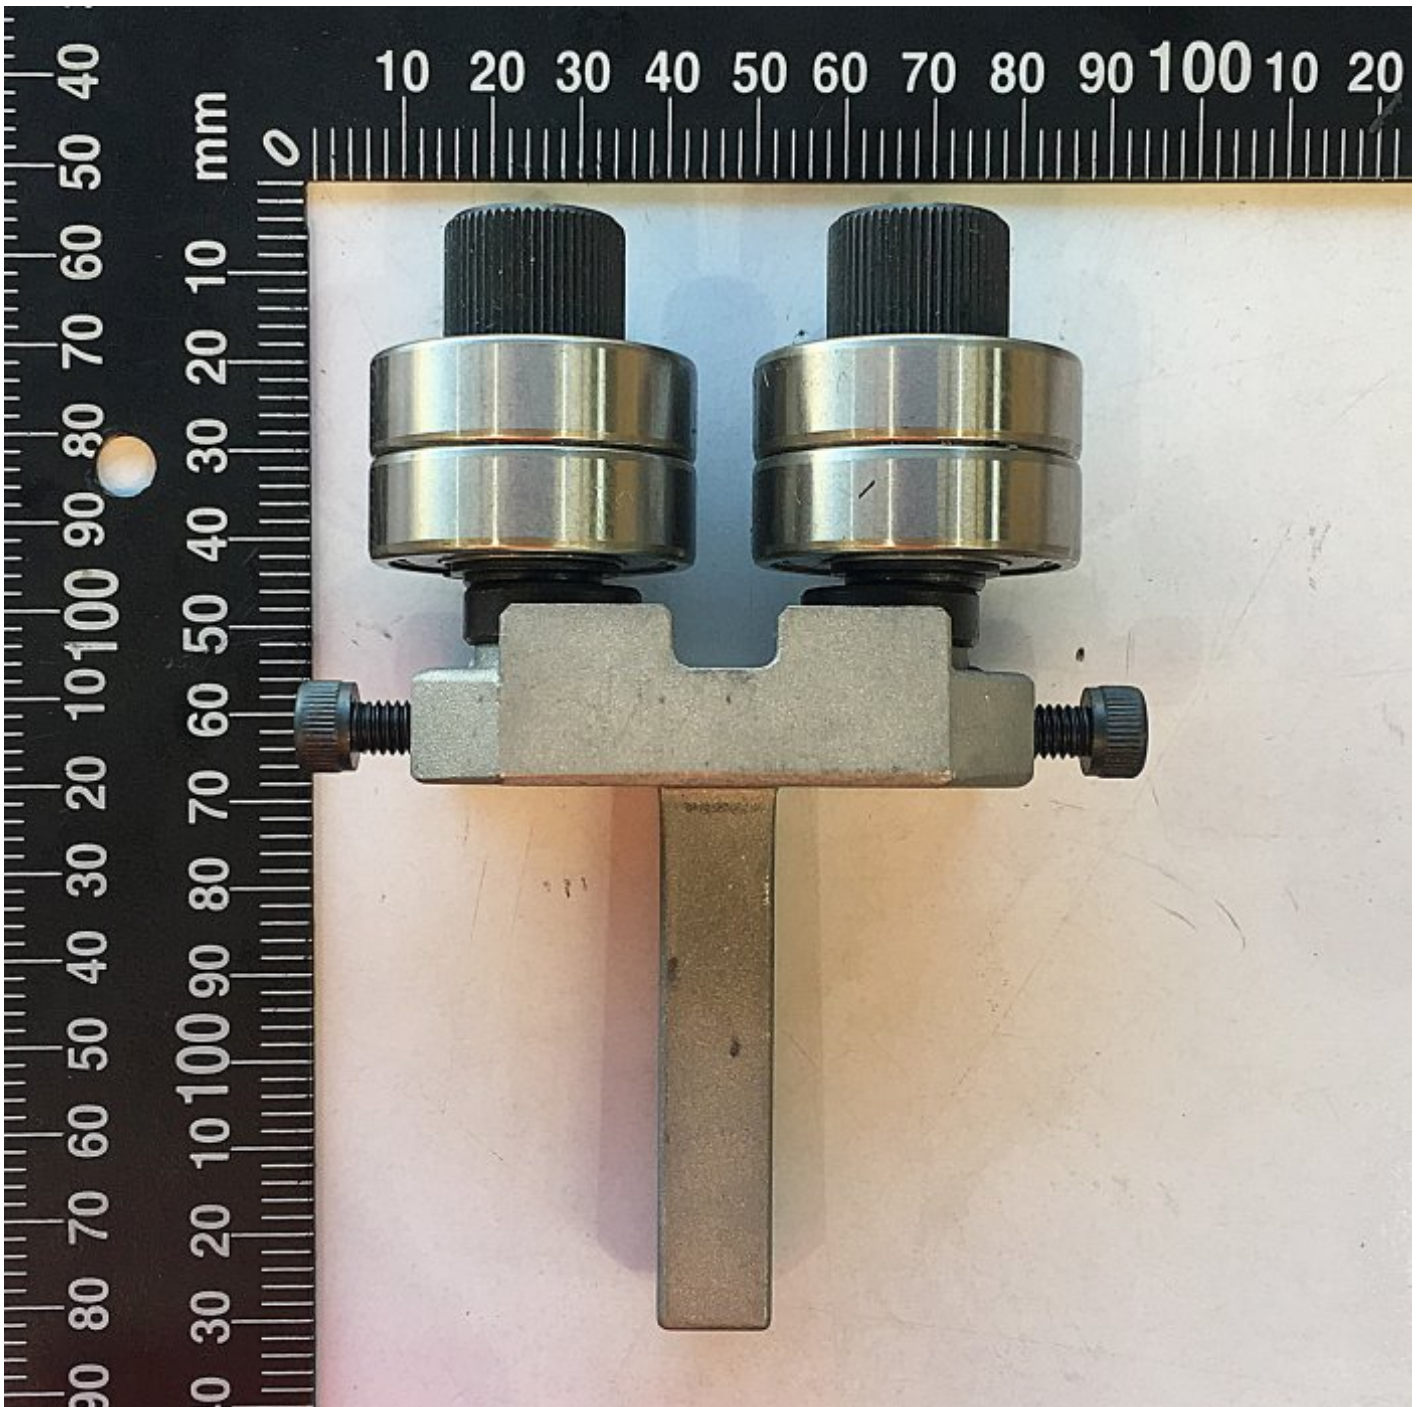

#4~10

LOWER BLADE GUIDE ASSY

#AB135095A

LOWER BLADE GUIDE ASSY #4~10