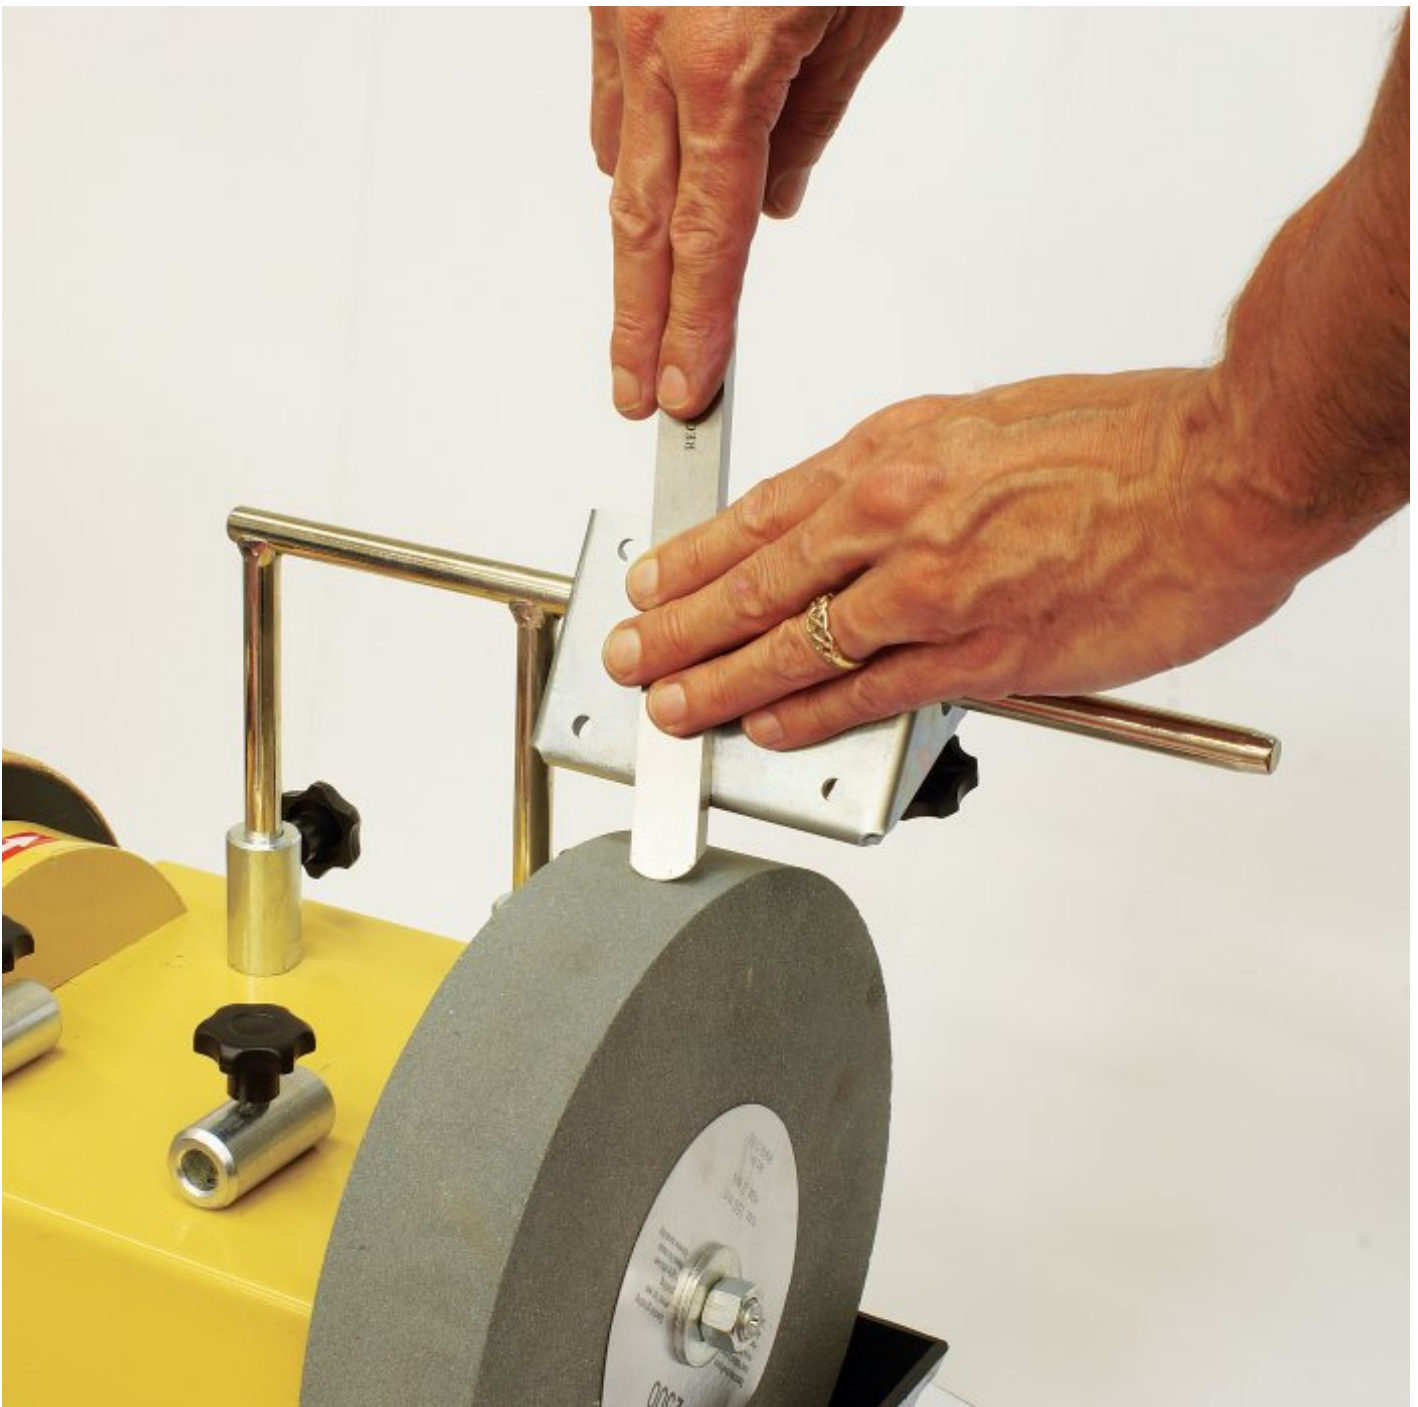

SCHEPPACH 89490718

Jig 110 Grinding Rest

Wetstone Grinder Accessories

SCHEPPACH Jig 110 Grinding Rest 89490718

Description

WOOD TURNERS GRINDING REST
German design & technology

Features

- Jig 110 - Ideal for tools that are difficult to clamp

Specifications

ORDER CODE	W8646
Type	Grinding Rest JIG 110
Size (mm)	~