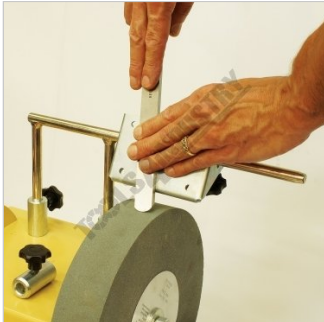

SCHEPPACH 7903200001

Jig 55, 110 & Stone Grader Wood Turners Sharpening Kit - 3 Piece Set

Wetstone Grinder Accessories

SCHEPPACH Jig 55, 110 & Stone Grader Wood Turners Sharpening Kit - 3 Piece Set 7903200001

Shown With Jig Numbers

Jig 55

Jig 110

Stone Grader

Description

WOOD TURNERS SHARPENING KIT
German design & technology

Features

- Jig 55 - Grinds oblique edges, hollow chisels and planer blades
- Jig 110 - Ideal for tools that are difficult to clamp
- Stone Grader - Changes the grains for particularly fine abrasion, the other side making it rough again