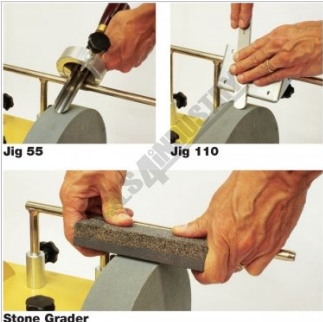

SCHEPPACH 7903200001

Jig 55, 110 & Stone Grader Wood Turners Sharpening Kit - 3 Piece Set

Wetstone Grinder Accessories

SCHEPPACH Jig 55, 110 & Stone Grader Wood Turners Sharpening Kit - 3 Piece Set 7903200001

Shown With Jig Numbers

Jig 55

Jig 110

Stone Grader

Description

WOOD TURNERS SHARPENING KIT
German design & technology

Features

- Jig 55 - Grinds oblique edges, hollow chisels and planer blades
- Jig 110 - Ideal for tools that are difficult to clamp
- Stone Grader - Changes the grains for particularly fine abrasion, the other side making it rough again