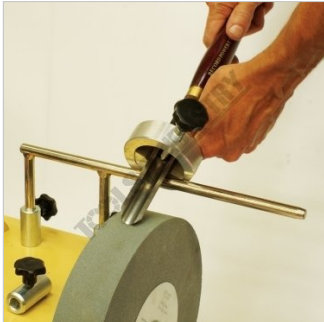

SCHEPPACH 7903200001

Jig 55, 110 & Stone Grader Wood Turners Sharpening Kit - 3 Piece Set

Wetstone Grinder Accessories

SCHEPPACH Jig 55, 110 & Stone Grader Wood Turners Sharpening Kit - 3 Piece Set 7903200001

Shown With Jig Numbers

Jig 55

Jig 110

Stone Grader

Description

WOOD TURNERS SHARPENING KIT
German design & technology

Features

- Jig 55 - Grinds oblique edges, hollow chisels and planer blades
- Jig 110 - Ideal for tools that are difficult to clamp
- Stone Grader - Changes the grains for particularly fine abrasion, the other side making it rough again