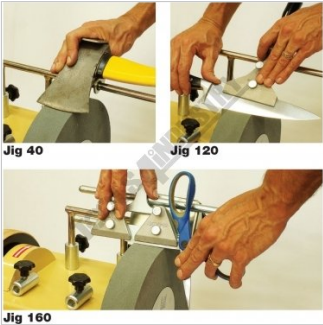

SCHEPPACH 7903200002

Jig 40, 120, 160 Household Sharpening Kit - 3 Piece Set

Wetstone Grinder Accessories

SCHEPPACH Jig 40, 120, 160 Household Sharpening Kit - 3 Piece Set 7903200002

Shown With Jig Numbers

Jig 40

Jig 120

Jig 160

Description

HOUSE HOLD SHARPENING KIT
German design & technology

Features

- Jig 40 is the perfect attachment for axes with a blade up to 170mm
- Jig 120 is designed for knives with blade length of 100 to 200mm
- Jig 160 is designed for scissors and hedge shears