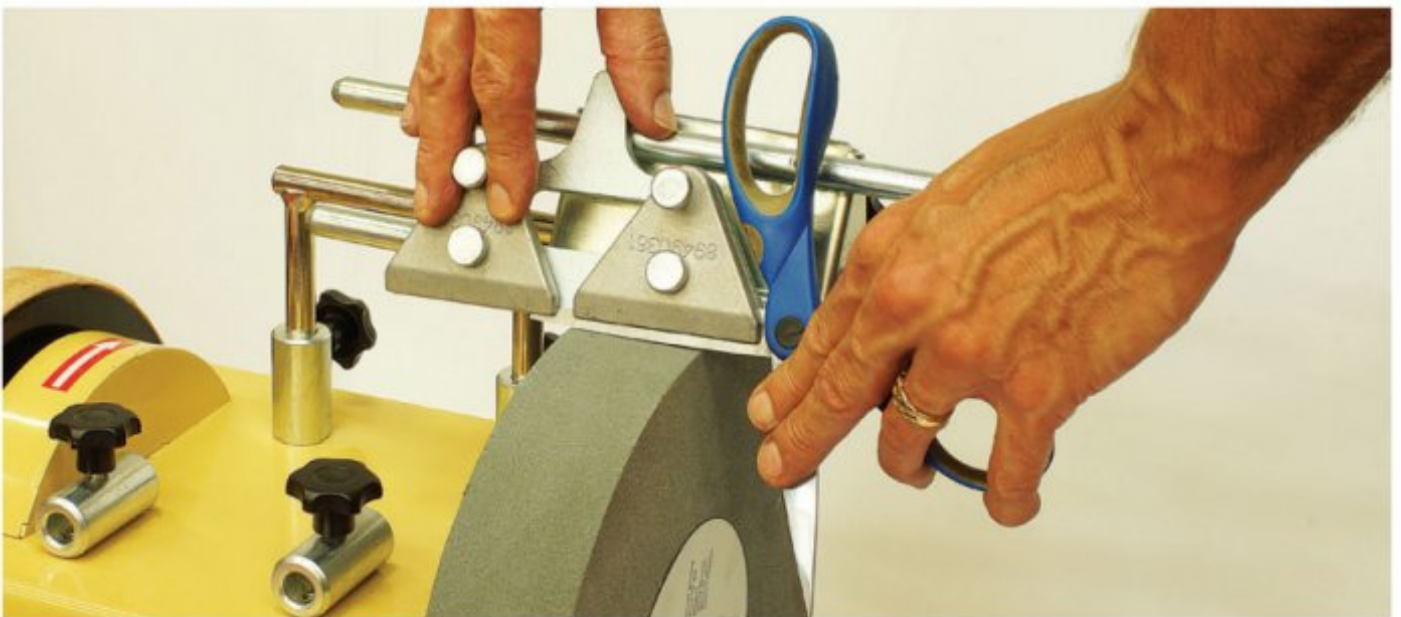

SCHEPPACH 7903200002

Jig 40, 120, 160 Household Sharpening Kit - 3 Piece Set

Wetstone Grinder Accessories

SCHEPPACH Jig 40, 120, 160 Household Sharpening Kit - 3 Piece Set 7903200002

Shown With Jig Numbers

Jig 40

Jig 120

Jig 160

Description

HOUSE HOLD SHARPENING KIT
German design & technology

Features

- Jig 40 is the perfect attachment for axes with a blade up to 170mm
- Jig 120 is designed for knives with blade length of 100 to 200mm
- Jig 160 is designed for scissors and hedge shears