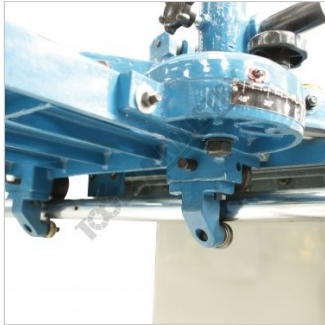

## HAFCO-WOODMASTER SBST-12D

Sliding Table

Suits: ST-12D Table Saw

**HAFCO-WOODMASTER Sliding Table SBST-12D**

Sliding Table with Mitre Guide and Material Clamp

Heavy Duty Ball Bearing Table Slides

**Description**

Sliding Table suits ST-12D Table Saw

**Features**

- 1250mm Sliding table
- Pivoting work fence & quick action material clamp
- Can rip 2440 x 1220mm timber sheets
- Includes material length stop

**Specifications**