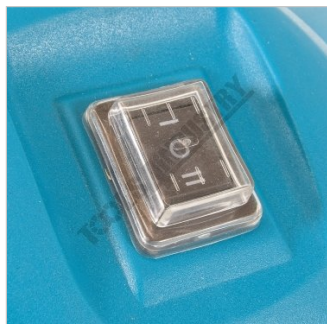

240V Power Socket

Top Carry Handle

Quick Connect Hose

Quick Action Clamps

Shown With Head Apart

Accessory Storage

Accessory Storage Rear

Rear Wheels

Front Swivel Wheels

Power Switch

Includes Hose Attachments

Accessories Included

HAFCO Workshop Wet and Dry Vacuum Cleaner WDV-3P**Description**

The WDV-3P wet & dry vacuum system has a unique automatic on/off cycle that's activated with your *(250W minimum) power tool switch when its connected into the power socket located on the front panel.

Features

- Suits home or garage workshop applications
- Ø320mm x 30 litre stainless steel tank
- 1500mm length hose with extendable wand
- 17.5Kpa suction pressure
- 1700 litre per minute air flow
- Portable on wheels
- Suitable for fine dust applications
- External 240V-10amp power socket
- Auto-switched 240V-10amp power socket for power tools*
- 1200W 240V motor

Specifications

ORDER CODE	V504
MODEL	WDV-3P
Type	Wet & Dry
Tank Size (Litre)	30
Motor Power (W)	1200
Voltage (V)	240
Nett Weight (kg)	7.5