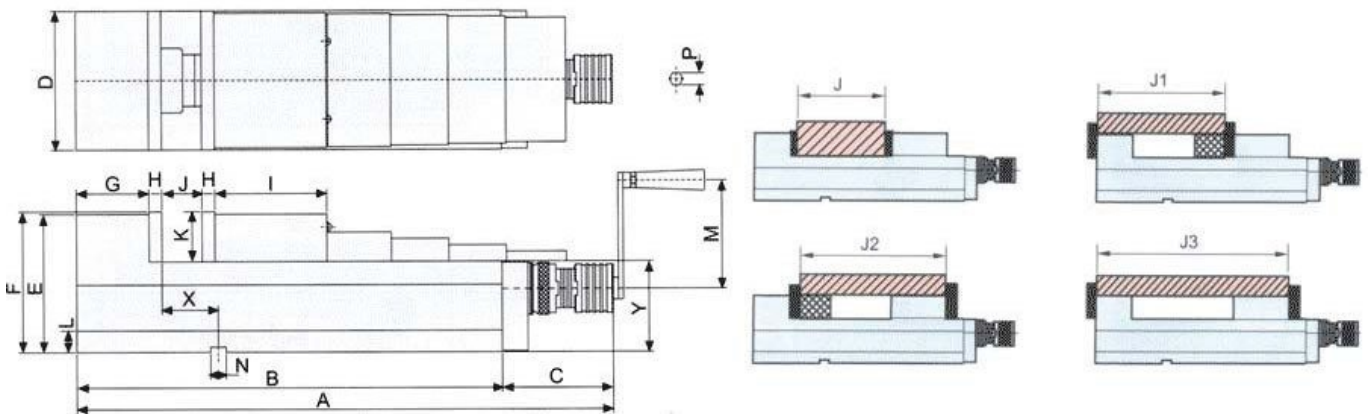

### Description

Safeway Precision 130mm Compact Hydraulic Vice for use where precise work holding is required is a restricted space.

### Features

- Precision ground on all surfaces
- Flame-hardened bed to HRC 45
- Semi-sphere to eliminate jaw lift
- swarf covers over leadscrew
- Toleranced for use as matched pairs

### Specifications

<b>ORDER CODE</b>	V321
<b>MODEL</b>	CHV-130V
<b>Jaw Width (mm)</b>	130
<b>D - Jaw Width (mm)</b>	131
<b>J - Jaw Opening (mm)</b>	180

**SAFEWAY Safeway Compact Hydraulic Vice CHV-130V**