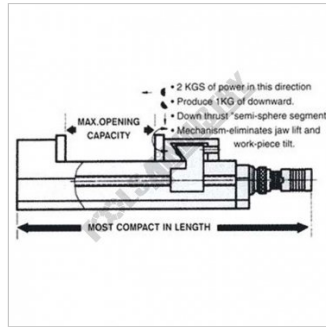

**SAFEWAY CHV-130V**

**Safeway Compact Hydraulic Vice**

**130mm Jaw Width**

## SAFeway Safeway Compact Hydraulic Vice CHV-130V

Shown with Handle

Insert

### Description

Safeway Precision 130mm Compact Hydraulic Vice for use where precise work holding is required is a restricted space.

### Specifications

<b>ORDER CODE</b>	V321
<b>MODEL</b>	CHV-130V
<b>Jaw Width (mm)</b>	130
<b>D - Jaw Width (mm)</b>	131
<b>J - Jaw Opening (mm)</b>	180

**SAFEWAY Safeway Compact Hydraulic Vice CHV-130V**