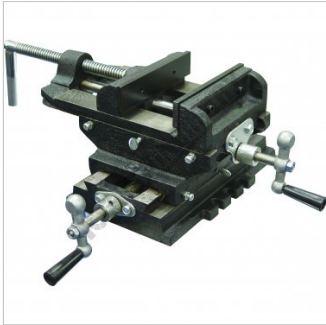

HAFCO

Compound Drill Vice

150mm Jaw Width

HAFCO Compound Drill Vice

Right View

Left View

Description

Cast iron body

Features

- Adjustable slides

Specifications

ORDER CODE	V122
Jaw Width (mm)	150
Travel (mm)	203 x 152
Jaw Opening (mm)	150
Jaw Depth (mm)	40
Nett Weight (kg)	17