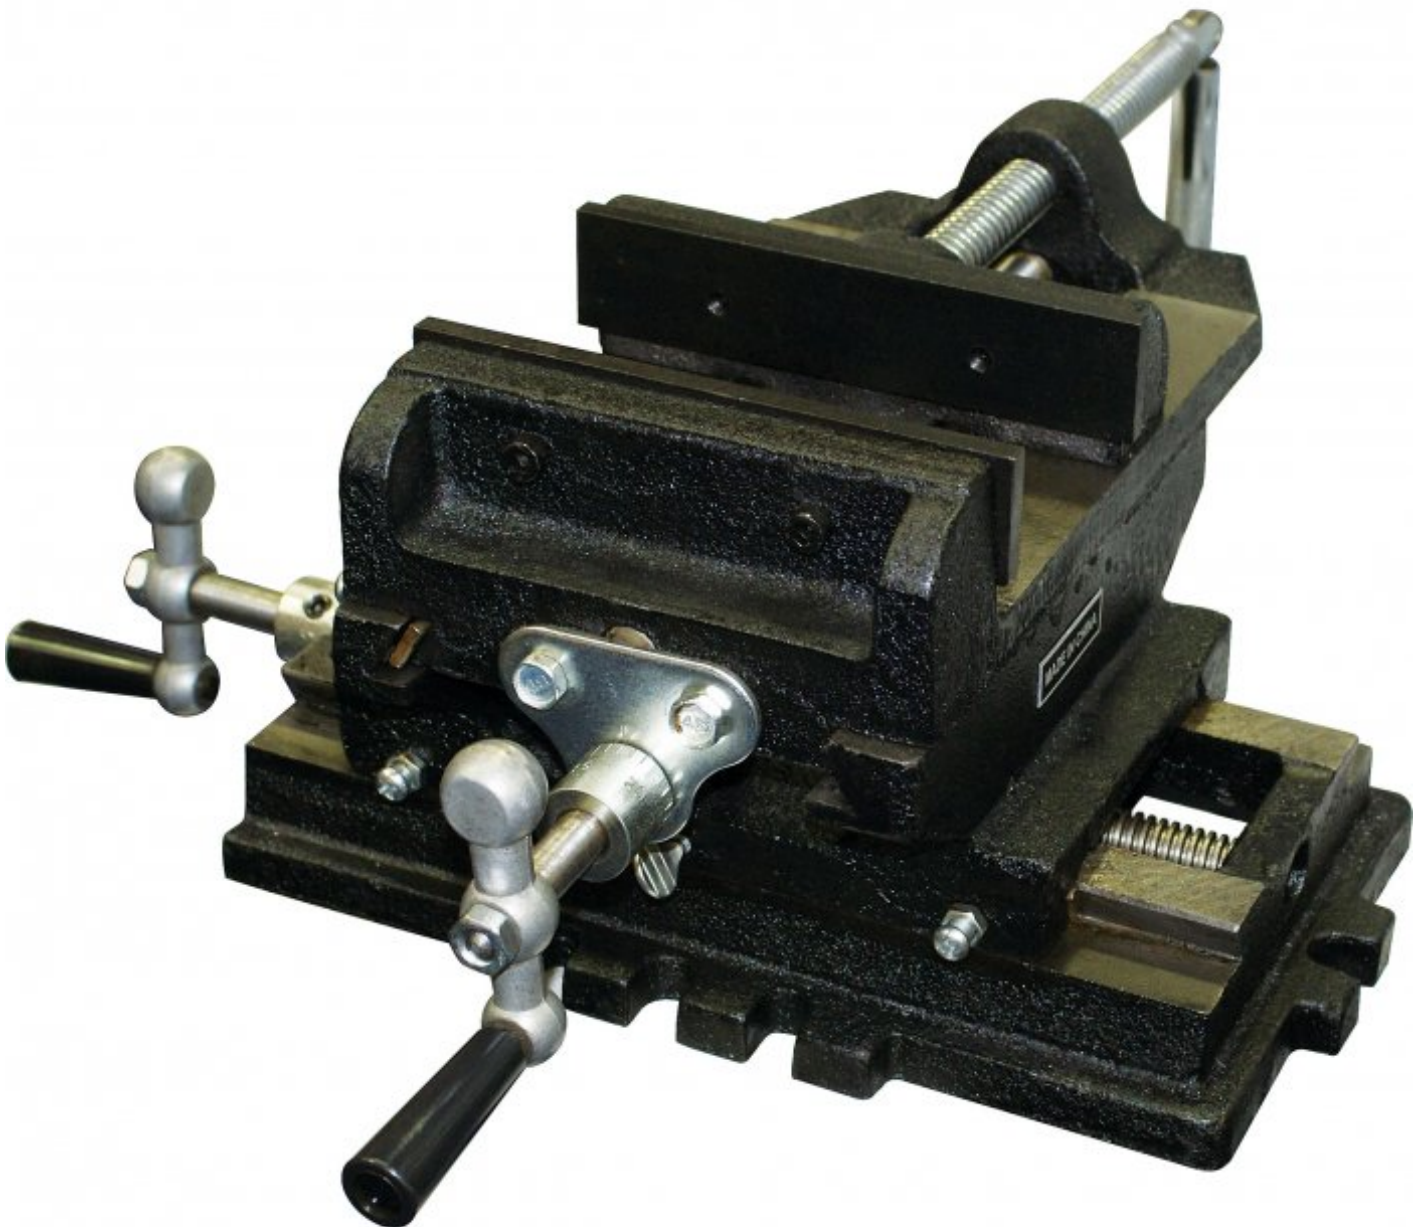

HAFCO

Compound Drill Vice

150mm Jaw Width

HAFCO Compound Drill Vice

Right View

Left View

Description

Cast iron body

Features

- Adjustable slides

Specifications

ORDER CODE	V122
Jaw Width (mm)	150
Travel (mm)	203 x 152
Jaw Opening (mm)	150
Jaw Depth (mm)	40
Nett Weight (kg)	17