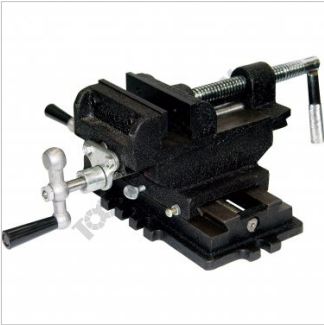

HAFCO

Compound Drill Vice

150mm Jaw Width

HAFCO Compound Drill Vice

Right View

Left View

Description

Cast iron body

Features

- Adjustable slides

Specifications

ORDER CODE	V122
Jaw Width (mm)	150
Travel (mm)	203 x 152
Jaw Opening (mm)	150
Jaw Depth (mm)	40
Nett Weight (kg)	17