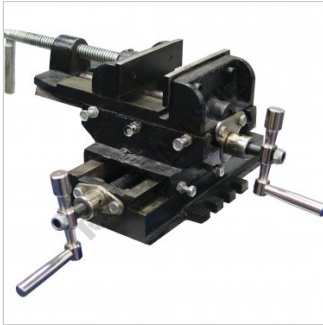

HAFCO

Compound Drill Vice

105mm Jaw Width

HAFCO Compound Drill Vice

Left View

Right View

Description

Cast iron body

Features

- Adjustable slides

Specifications

ORDER CODE	V120
Jaw Width (mm)	105
Travel (mm)	114 x 102
Jaw Opening (mm)	95
Jaw Depth (mm)	35
Nett Weight (kg)	10