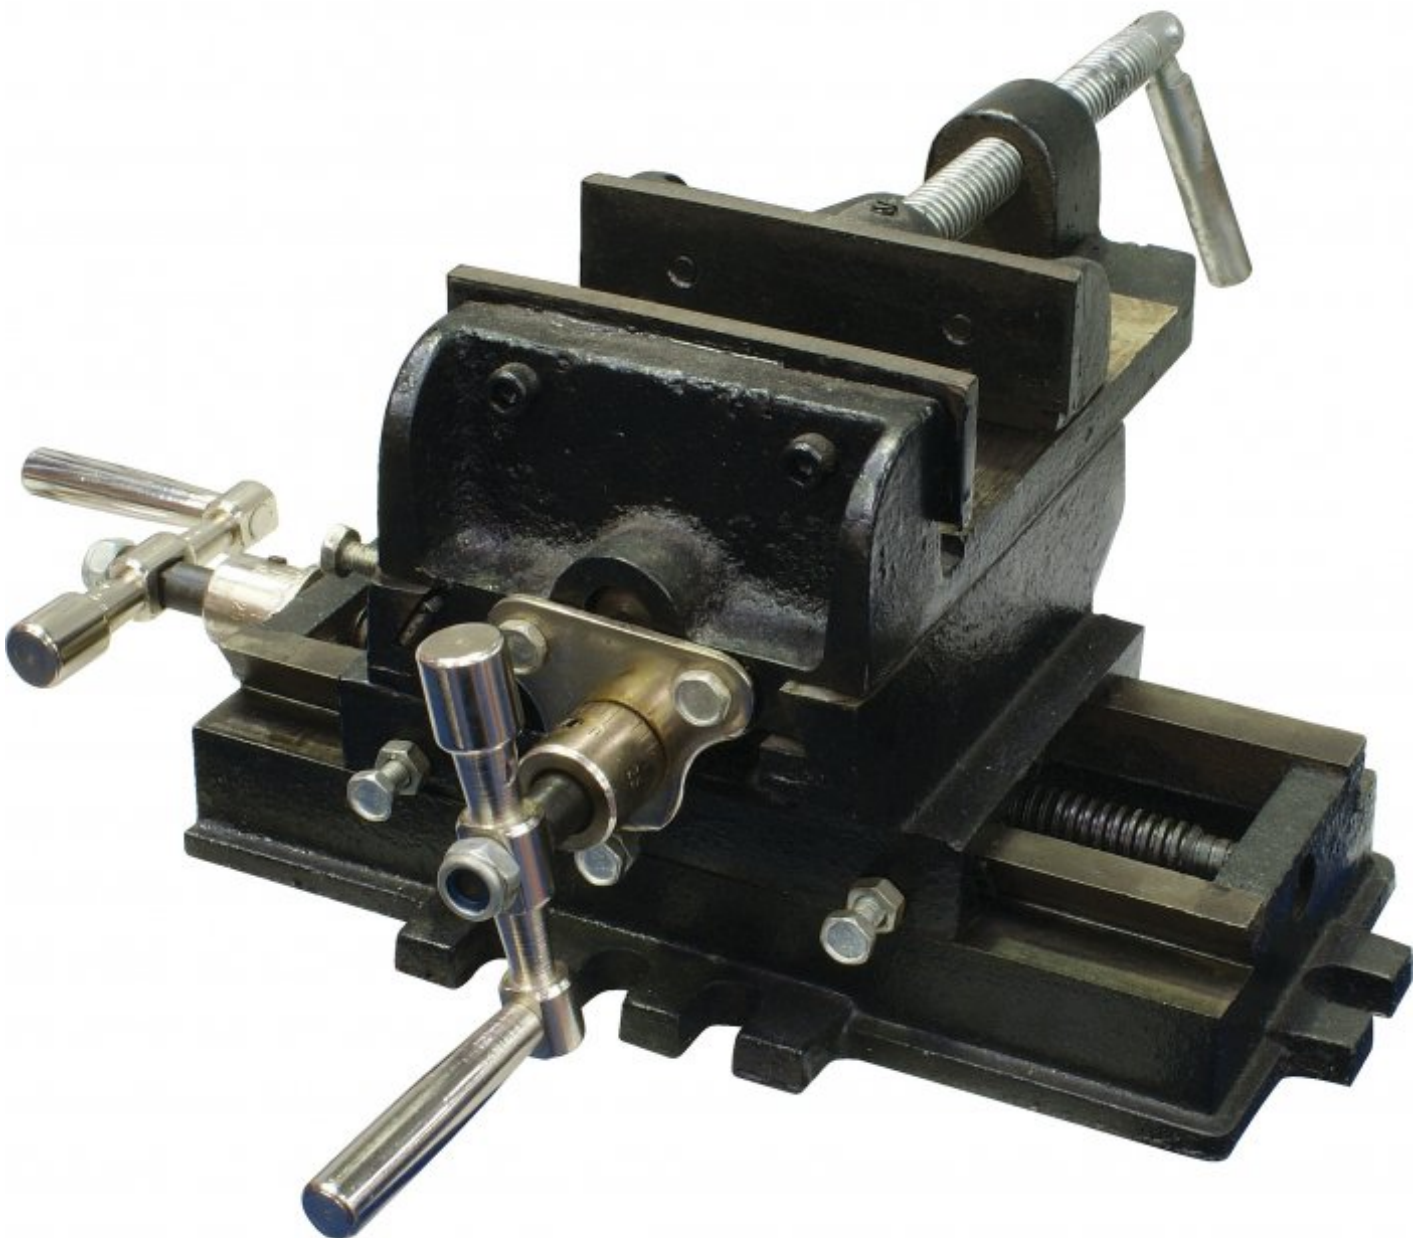

HAFCO

Compound Drill Vice

105mm Jaw Width

HAFCO Compound Drill Vice

Left View

Right View

Description

Cast iron body

Features

- Adjustable slides

Specifications

ORDER CODE	V120
Jaw Width (mm)	105
Travel (mm)	114 x 102
Jaw Opening (mm)	95
Jaw Depth (mm)	35
Nett Weight (kg)	10