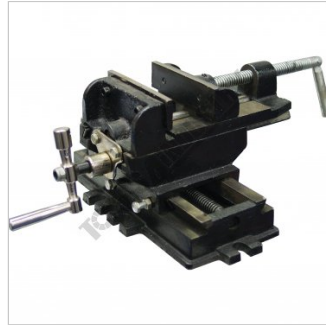

HAFCO

Compound Drill Vice

105mm Jaw Width

HAFCO Compound Drill Vice

Left View

Right View

Description

Cast iron body

Features

- Adjustable slides

Specifications

ORDER CODE	V120
Jaw Width (mm)	105
Travel (mm)	114 x 102
Jaw Opening (mm)	95
Jaw Depth (mm)	35
Nett Weight (kg)	10