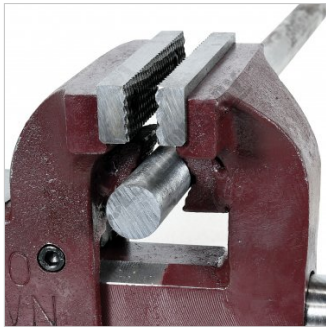

DAWN 60420

100mm Forge Steel Utility Bench Vice with Anvil & Pipe Jaws

DAWN 100mm Forge Steel Utility Bench Vice with Anvil & Pipe Jaws 60420

Pipe Vice Jaws

Large Anvil

Side View

Right Side View

Description

Manufactured from forged steel and fitted with pipe jaws, a large anvil, and replaceable case hardened jaws

Features

- Manufactured from forged steel
- Pipe jaws fitted under main jaws
- Large anvil area rear of vice
- Replaceable serrated case hardened steel jaws
- Corrosive resistant nickel plated handle
- Machined bearing surfaces

Specifications

ORDER CODE	V081
Model	60420
Type	Bench
Jaw Width (mm)	100
Jaw Height	~
Jaw Opening (mm)	100
Overall Length (Closed Jaws) (mm)	280
Overall Width (mm)	110
Overall Height (mm)	130
Clamping Force (KN)	~
Nett Weight (kg)	6