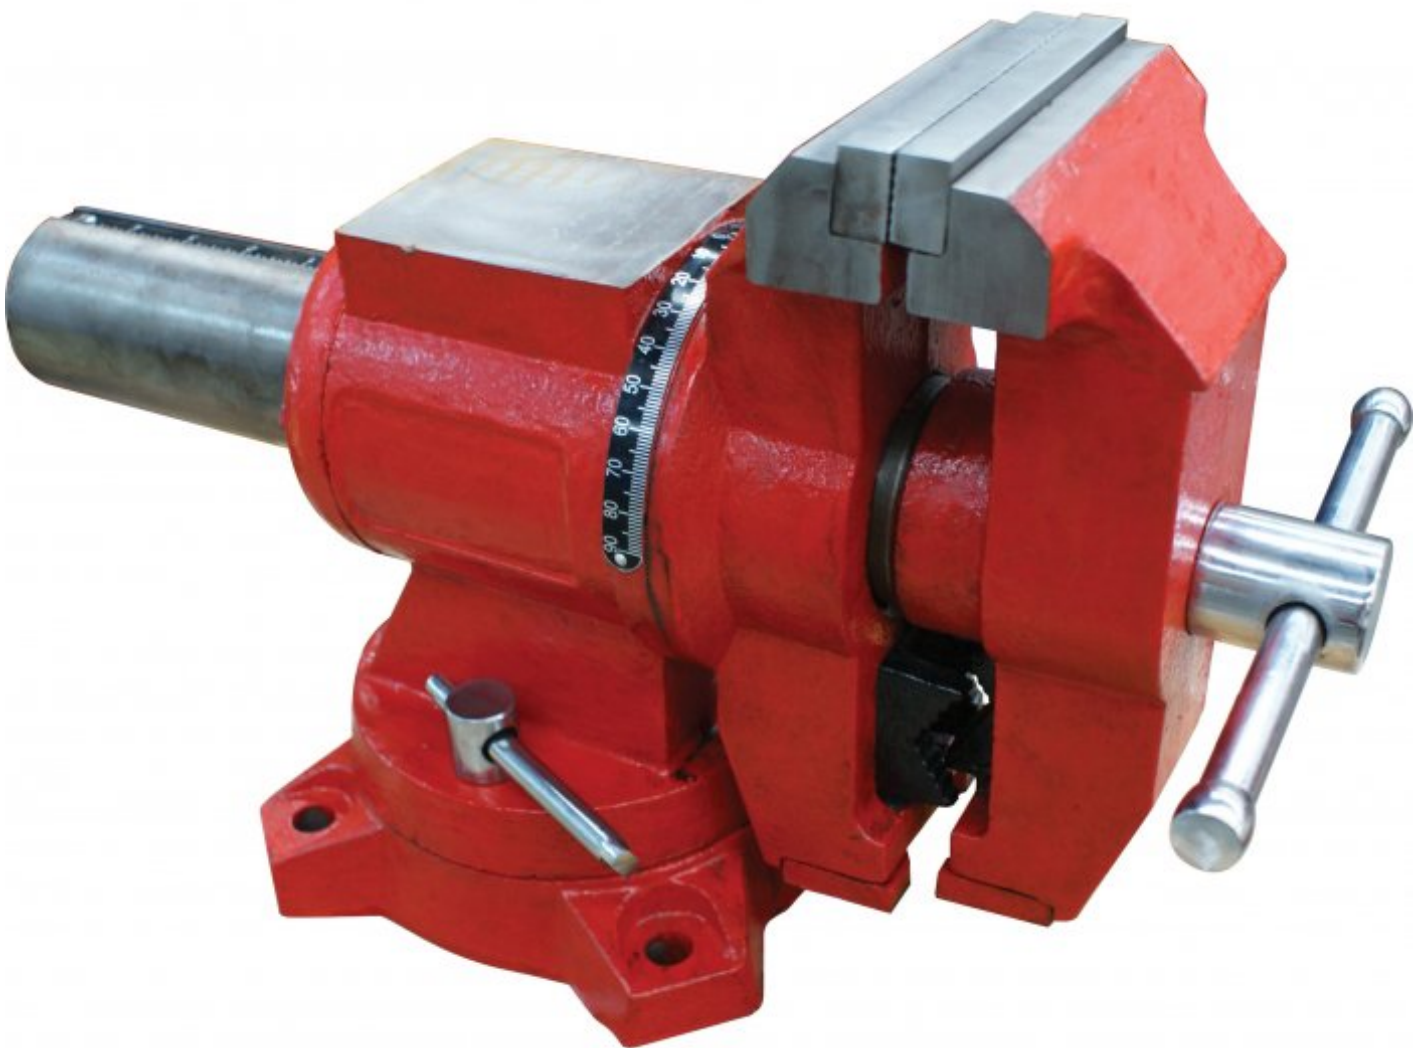

HAFCO

125mm Cast Iron Multi Purpose Bench Vice

HAFCO 125mm Cast Iron Multi Purpose Bench Vice

Features

- Swivel head & base
- Case hardened jaws
- Includes anvil & pipe jaws

Specifications

ORDER CODE	V074
Model	~
Type	Universal
Jaw Width (mm)	125
Jaw Height	~
Jaw Opening (mm)	~
Overall Length (Closed Jaws) (mm)	~
Overall Width (mm)	~
Overall Height (mm)	~
Clamping Force (KN)	~
Nett Weight (kg)	38.3