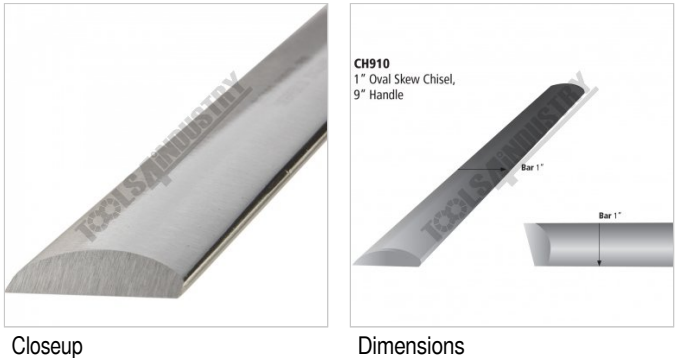

RECORD POWER CH910

Skew Chisel (Oval) - HSS Wood Turning Tool

25.4mm (1")

RECORD POWER Skew Chisel (Oval) - HSS Wood Turning Tool CH910

Closeup

Dimensions

Description

Record Power CH910 Skew Chisel (Oval) - HSS Wood Turning Tool

(HSS) High Speed Steel material composite is W6Mo5Cr4V2, consisting of Tungsten, Vanadium, Molybdenum, Chromium, Sulfur, Phosphorus, Manganese, Silicon & Carbon. These HSS tools have a very high resistance to wear & softening at high temperatures whilst maintaining a good toughness on the cutting edge, that's very crucial in a good quality turning tool as it keeps its edge sharper than normal carbon steel by a ratio of ten to one.

Durable Material - The handles are made from Beech with an attractive Rosewood stain. This close grained hardwood gives the necessary weight, strength and durability that a good quality tool needs.

Tangs - The handle tangs are long, strong and fully inserted in to the chisel handles.

Handle Shape - The handles are shaped to encourage holding near the bottom to give the best control. Ergonomically designed in consultation with professional turners.

Handle Length There are 2 sizes - 9" for chisels, requiring fine control (e.g Spindle Gouges and Skews) and 16" handles for smooth sweeping cuts (e.g Bowl Gouges).