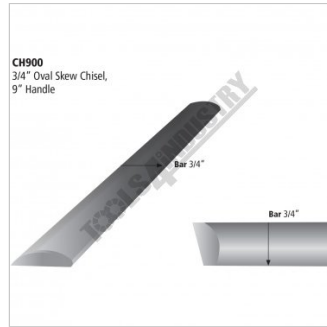

RECORD POWER CH900

Skew Chisel (Oval) - HSS Wood Turning Tool

19mm (3/4")

RECORD POWER Skew Chisel (Oval) - HSS Wood Turning Tool CH900

Closeup

Dimensions

Description

Record Power CH900 Skew Chisel (Oval) - HSS Wood Turning Tool

(HSS) High Speed Steel material composite is W6Mo5Cr4V2, consisting of Tungsten, Vanadium, Molybdenum, Chromium, Sulfur, Phosphorus, Manganese, Silicon & Carbon. These HSS tools have a very high resistance to wear & softening at high temperatures whilst maintaining a good toughness on the cutting edge, that's very crucial in a good quality turning tool as it keeps its edge sharper than normal carbon steel by a ratio of ten to one.

Handle Shape - The handles are shaped to encourage holding near the bottom to give the best control. Ergonomically designed in consultation with professional turners.

Handle Length There are 2 sizes - 9" for chisels, requiring fine control (e.g Spindle Gouges and Skews) and 16" handles for smooth sweeping cuts (e.g Bowl Gouges).

RECORD POWER Skew Chisel (Oval) - HSS Wood Turning Tool CH900

Specifications

ORDER CODE	R8154
MODEL	CH900
Set Type	Skew Chisel (Oval)
Number of Pieces (No.)	1
Chisel Size & Type	19mm (3/4")