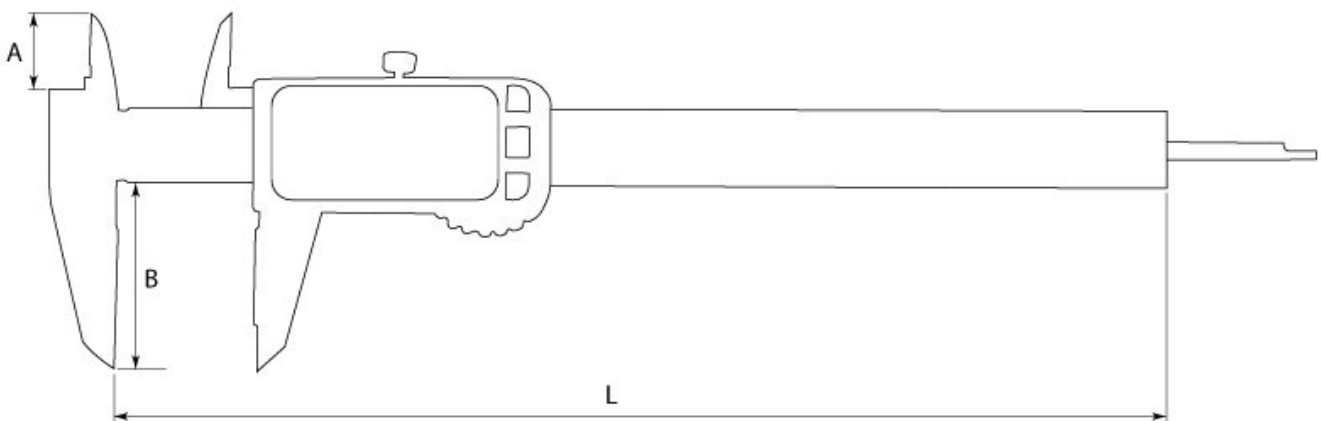

MEASUMAX 30-701

Digital Caliper - Large Screen

200mm / 8"

MeasumaX

MEASUMAX Digital Caliper - Large Screen 30-701

Large Digital Display

Battery Tray

Description

MeasumaX electronic 30 series calipers feature a new ITO Glass Scale system and are perfect for most caliper measurement applications. The large LCD screen features error free readings in either Imperial or Metric models.

Features

- Accuracy DIN862.
- Large clear LCD On/Off, Metric/Imperial, Zero switches - Zero setting at any position
- Hardened S/S mechanism with patented technology
- Four way measurement
- Splash proof electronic unit. Measurement tracking speed 40"/sec
- Supplied in fitted blow mould case

Specifications

ORDER CODE	Q701
Size (mm / inch)	200mm / 8"
Resolution (mm / inch)	0.01mm / 0.0005"

MEASUMAX Digital Caliper - Large Screen 30-701

Coolant Proof (Rating)	~
4 Way (Yes / No)	Yes
A (mm)	23
B (mm)	47.5
L (mm)	271