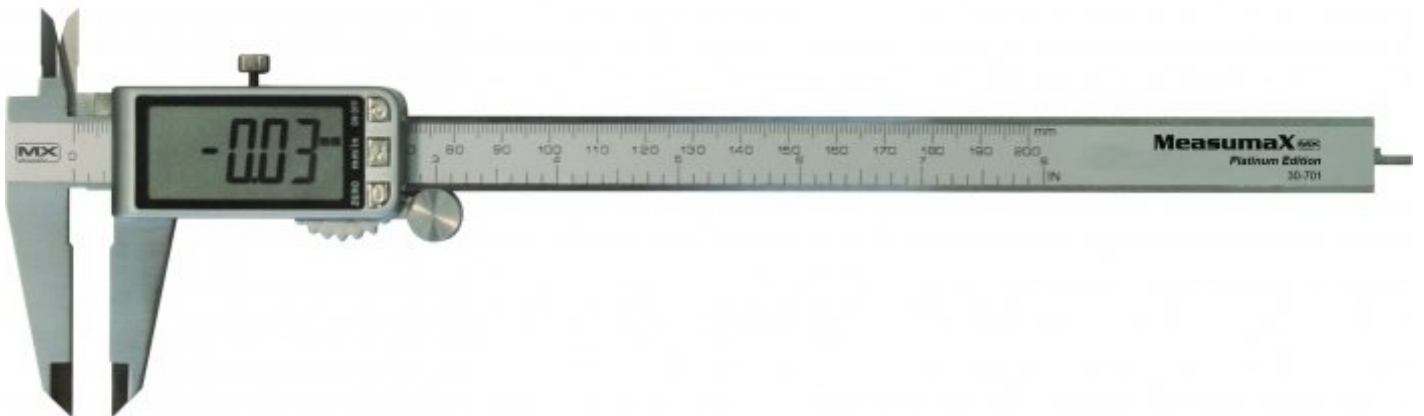

MEASUMAX 30-701

Digital Caliper - Large Screen

200mm / 8"

MeasumaX

MEASUMAX Digital Caliper - Large Screen 30-701

Large Digital Display

Battery Tray

Description

MeasumaX electronic 30 series calipers feature a new ITO Glass Scale system and are perfect for most caliper measurement applications. The large LCD screen features error free readings in either Imperial or Metric models.

Features

- Accuracy DIN862.
- Large clear LCD On/Off, Metric/Imperial, Zero switches - Zero setting at any position
- Hardened S/S mechanism with patented technology
- Four way measurement
- Splash proof electronic unit. Measurement tracking speed 40"/sec
- Supplied in fitted blow mould case

Specifications

ORDER CODE	Q701
Size (mm / inch)	200mm / 8"
Resolution (mm / inch)	0.01mm / 0.0005"

MEASUMAX Digital Caliper - Large Screen 30-701

Coolant Proof (Rating)	~
4 Way (Yes / No)	Yes
A (mm)	23
B (mm)	47.5
L (mm)	271