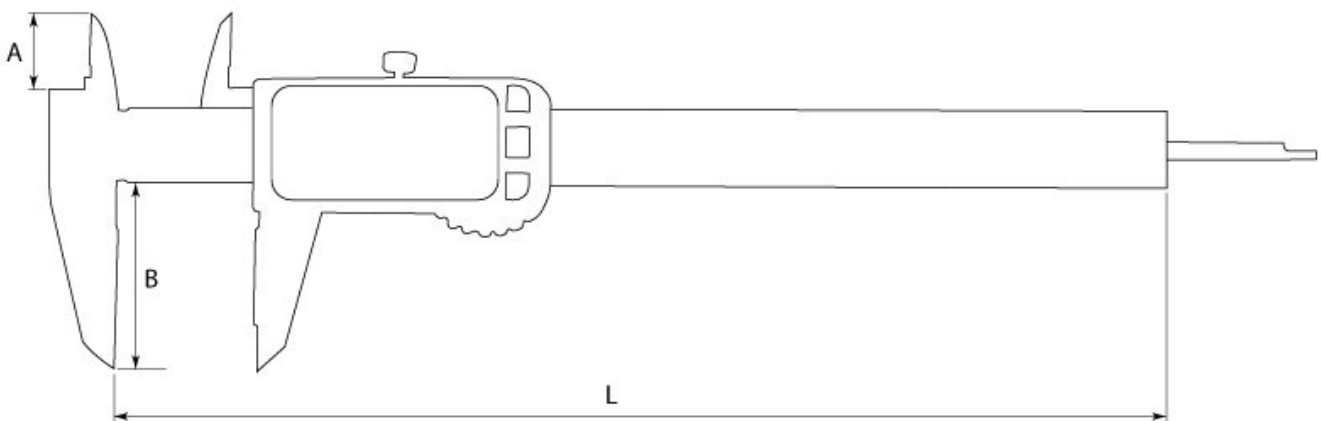

MEASUMAX 30-700

Digital Caliper - Large Screen

150mm / 6"

MeasumaX

MEASUMAX Digital Caliper - Large Screen 30-700

Large Digital Display

Battery Tray

Description

MeasumaX electronic 30 series calipers feature a new ITO Glass Scale system and are perfect for most caliper measurement applications. The large LCD screen features error free readings in either Imperial or Metric models.

Features

- Accuracy DIN862.
- Large clear LCD On/Off, Metric/Imperial, Zero switches - Zero setting at any position
- Hardened S/S mechanism with patented technology
- Four way measurement
- Splash proof electronic unit. Measurement tracking speed 40"/sec
- Supplied in fitted blow mould case

Specifications

ORDER CODE	Q700
Size (mm / inch)	150mm / 6"
Resolution (mm / inch)	0.01mm / 0.0005"

MEASUMAX Digital Caliper - Large Screen 30-700

Coolant Proof (Rating)	~
4 Way (Yes / No)	Yes
A (mm)	21
B (mm)	40
L (mm)	221