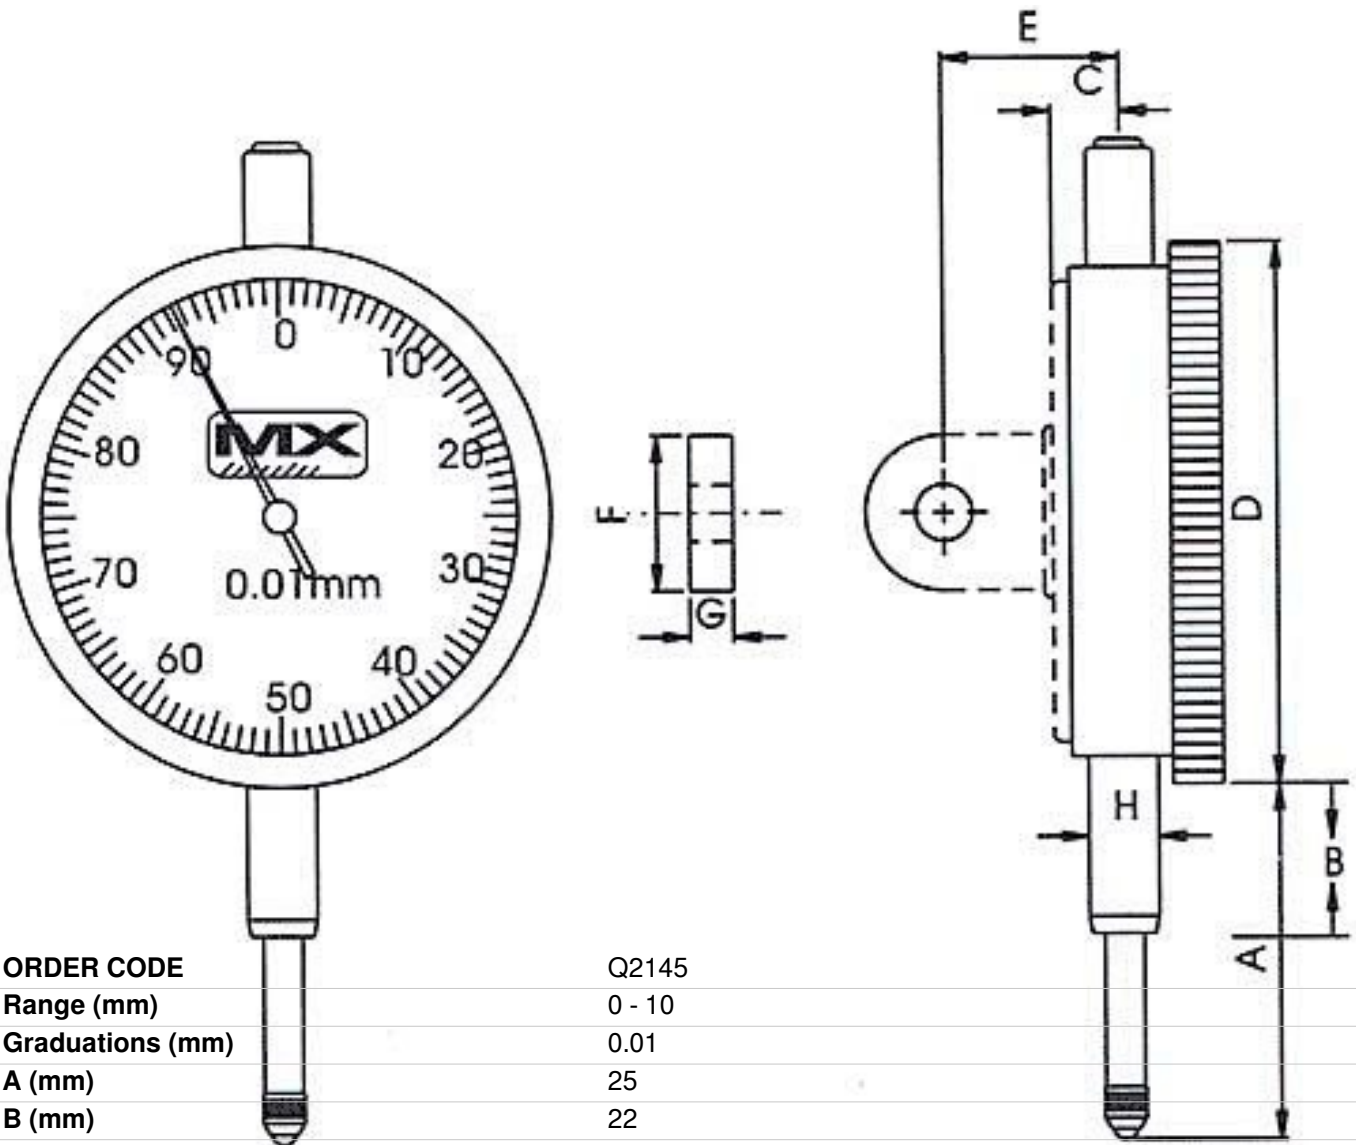

**MEASUMAX 34-2145**

**Measumax**

**Water Proof Dial Indicator - Precision**

**0-10mm**

## MEASUMAX Water Proof Dial Indicator - Precision 34-2145

### Features

- Scratch and chemical resistant crystal
- Smooth movement with water proof design
- "O" ring set between the body and bezel
- Rubber boot over the spindle
- Flat back and back lug supplied
- Individual serial numbers with corresponding calibration certificate
- Supplied in plastic case

### Specifications

ORDER CODE	Q2145
Range (mm)	0 - 10
Graduations (mm)	0.01
A (mm)	25
B (mm)	22
C (mm)	8
D (mm)	57
E (mm)	19
F (mm)	18
G (mm)	5
H (mm)	8

**MEASUMAX Water Proof Dial Indicator - Precision 34-2145**