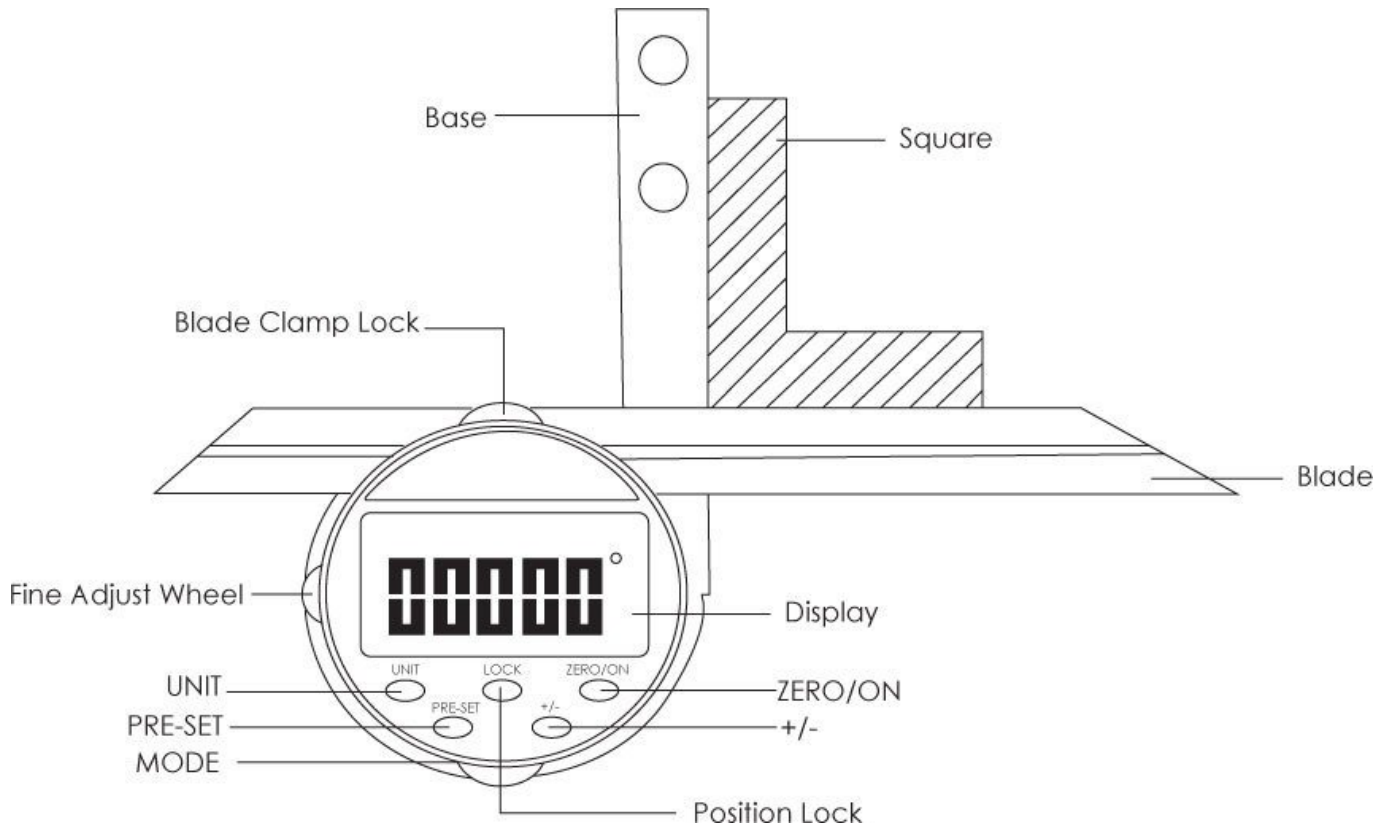

MEASUMAX 35-202

Digital Bevel Protractor

1x360°, 2x180°, 4x90°

MeasumaX

MEASUMAX Digital Bevel Protractor 35-202

Close Up

Features

- Precision bevel protractor with a measuring range of 360°
- Direct output to RS-232C
- Four quadrant, 3 measurement patterns (1 x 360°, 2 x 180°, 4 x 90°)
- 360° Micro fine adjustment
- Made of stainless steel
- Changeable direction
- Repeatability 1°
- Zero setting in any position

Includes

- Includes CR2032 battery

Specifications

MEASUMAX Digital Bevel Protractor 35-202

MEASUMAX Digital Bevel Protractor 35-202

ORDER CODE

MEASUMAX Digital Bevel Protractor 35-202

Q202

Scale Type	Digital
Range (deg)	0 - 360°
Index Value	30', 0.008°
Accuracy	±5'