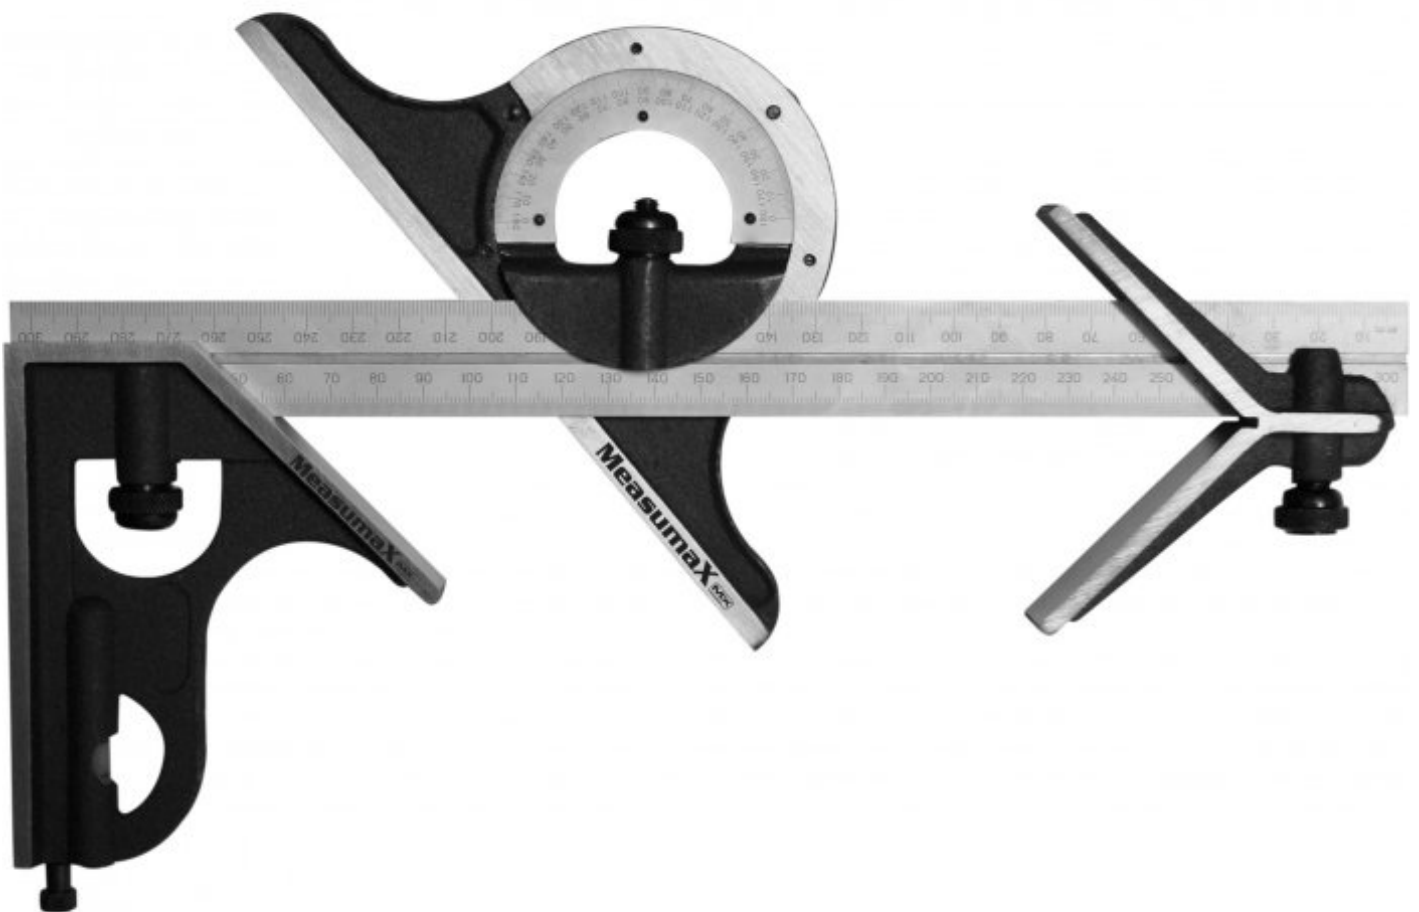

MEASUMAX 35-2005

Measumax

Combination Set - High Accuracy

300mm / 12"

MEASUMAX Combination Set - High Accuracy 35-2005

Close Up

Close Up

Features

- High Accuracy 4 piece set. Open side type
- Engraved graduations on protractor
- Satin chrome rule: 300mm / 12" rule
- Cast iron ground finished
- Foam lined plastic case

Specifications

ORDER CODE	Q2005
Measuring Units	Metric / Imperial
Rule Size (mm / inch)	300mm / 12"
Number of Pieces (No.)	4