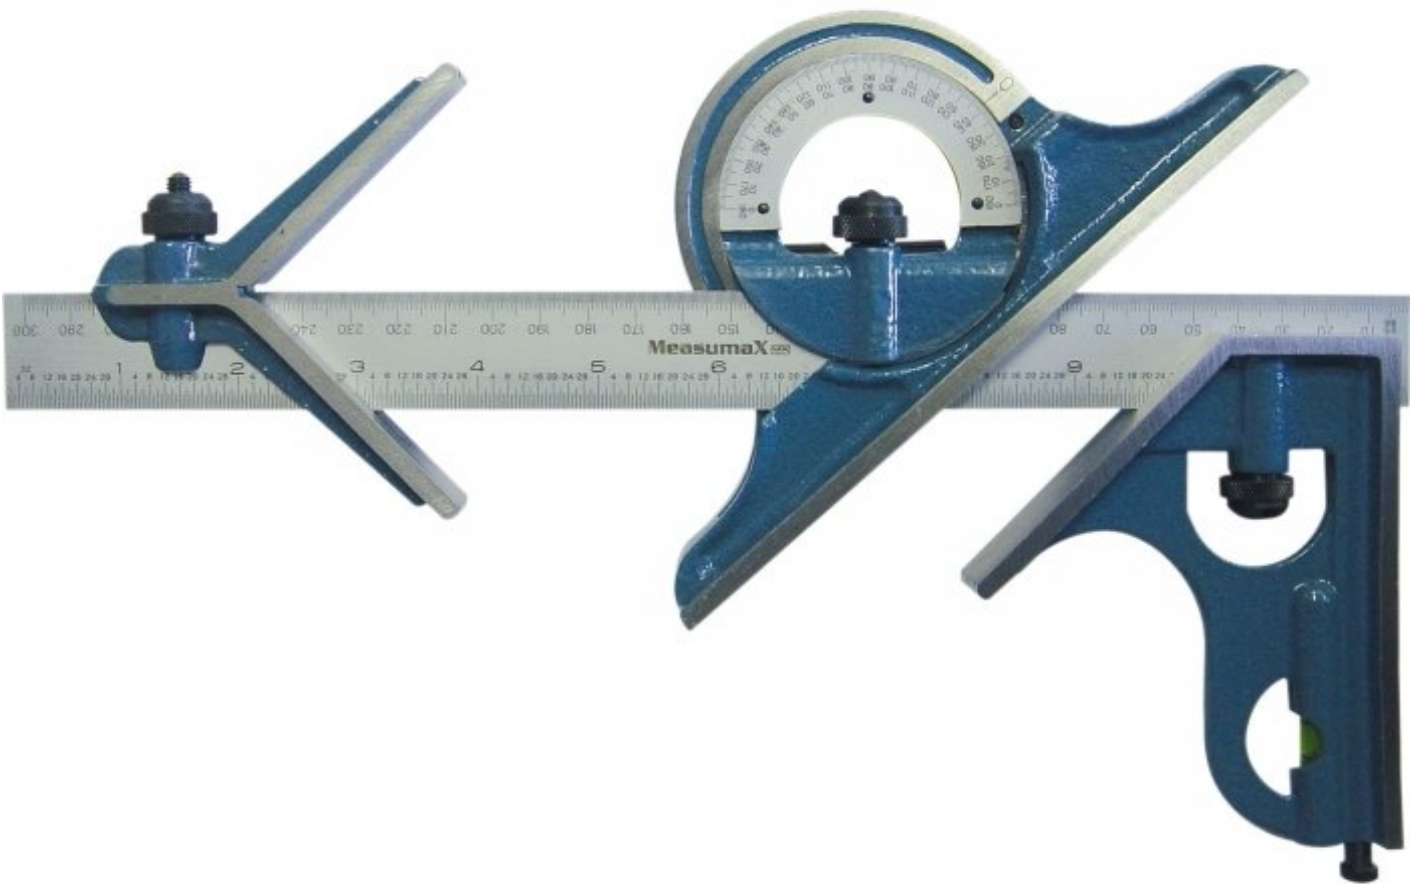

MEASUMAX 35-200

Combination Set

300mm / 12"

MeasumaX

MEASUMAX Combination Set 35-200

Description

PROTRACTOR - COMBINATION SET

Features

- 4 piece set
- Engraved graduations on protractor
- Satin chrome 300mm / 12" rule
- Cast iron ground finished
- Foam lined plastic case

Specifications

ORDER CODE	Q200
Measuring Units	Metric / Imperial
Rule Size (mm / inch)	300mm / 12"
Number of Pieces (No.)	4