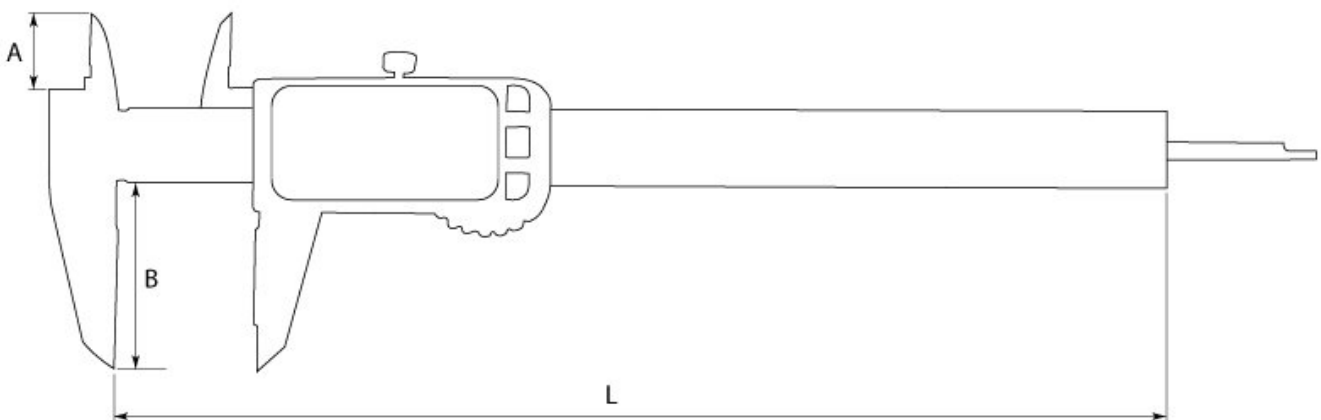

Measumax large calipers are perfect for most caliper measurement applications. The large LCD screen features error free readings in either Imperial or Metric modes. Fine adjustment feature allows easy measurement.

Features

- Large clear LCD On/Off, Metric/Imperial.Zero switches - Zero setting at any position
- Hardened S/S mechanism with patented technology
- Splash proof electronic unit, measurement tracking speed 40"/sec
- Absolute & incremental setting
- Supplied in wooden case

Includes

- Includes CR2032 battery

Specifications

ORDER CODE

Q1885

MEASUMAX Digital Caliper 31-1885

Size (mm / inch)	1000mm / 40"
Resolution (mm / inch)	0.01mm / 0.0005"
Coolant Proof (Rating)	~
4 Way (Yes / No)	Yes
A (mm)	~
B (mm)	150
L (mm)	1200