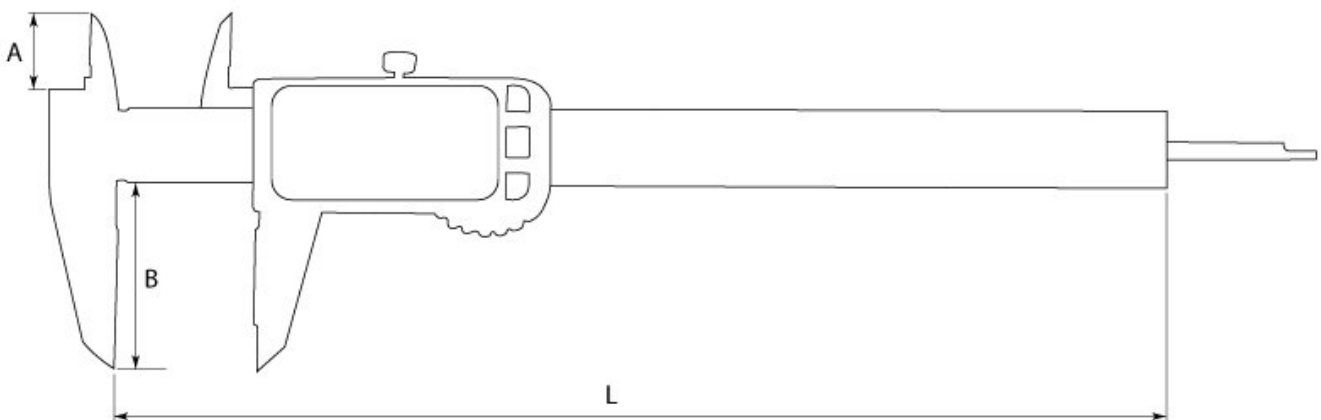

MEASUMAX 31-188

Digital Caliper

600mm / 24"

MeasumaX

MEASUMAX Digital Caliper 31-188

Close Up

Description

Measumax large calipers are perfect for most caliper measurement applications. The large LCD screen features error free readings in either Imperial or Metric modes. Fine adjustment feature allows easy measurement.

Features

- Large clear LCD On/Off, Metric/Imperial.Zero switches - Zero setting at any position
- Hardened S/S mechanism with patented technology
- Splash proof electronic unit, measurement tracking speed 40"/sec
- Absolute & incremental setting
- Supplied in wooden case

Includes

- Includes CR2032 battery

Specifications

ORDER CODE

Q188

MEASUMAX Digital Caliper 31-188

Size (mm / inch)	600mm / 24"
Resolution (mm / inch)	0.01mm / 0.0005"
Coolant Proof (Rating)	~
4 Way (Yes / No)	Yes
A (mm)	40
B (mm)	125
L (mm)	735