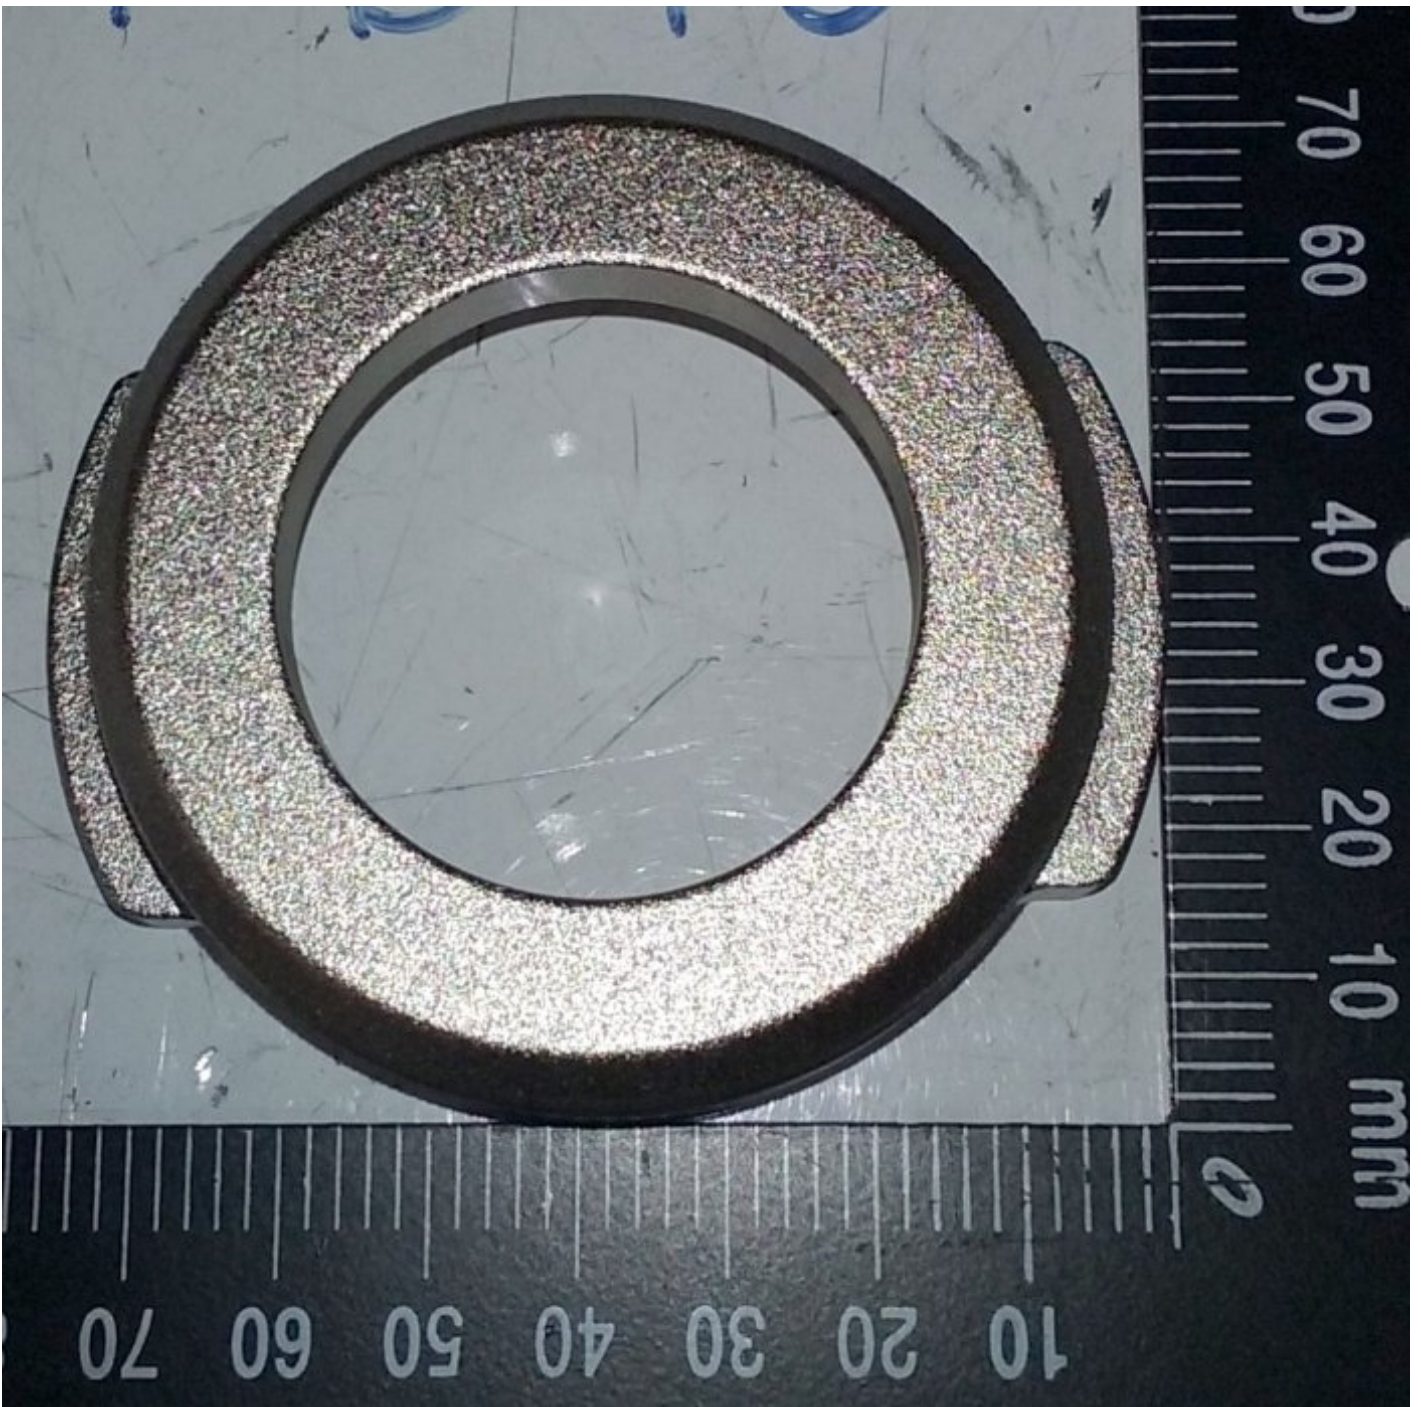

Quick Change Adaptor 40mm

Quick Change Adaptor 40mm