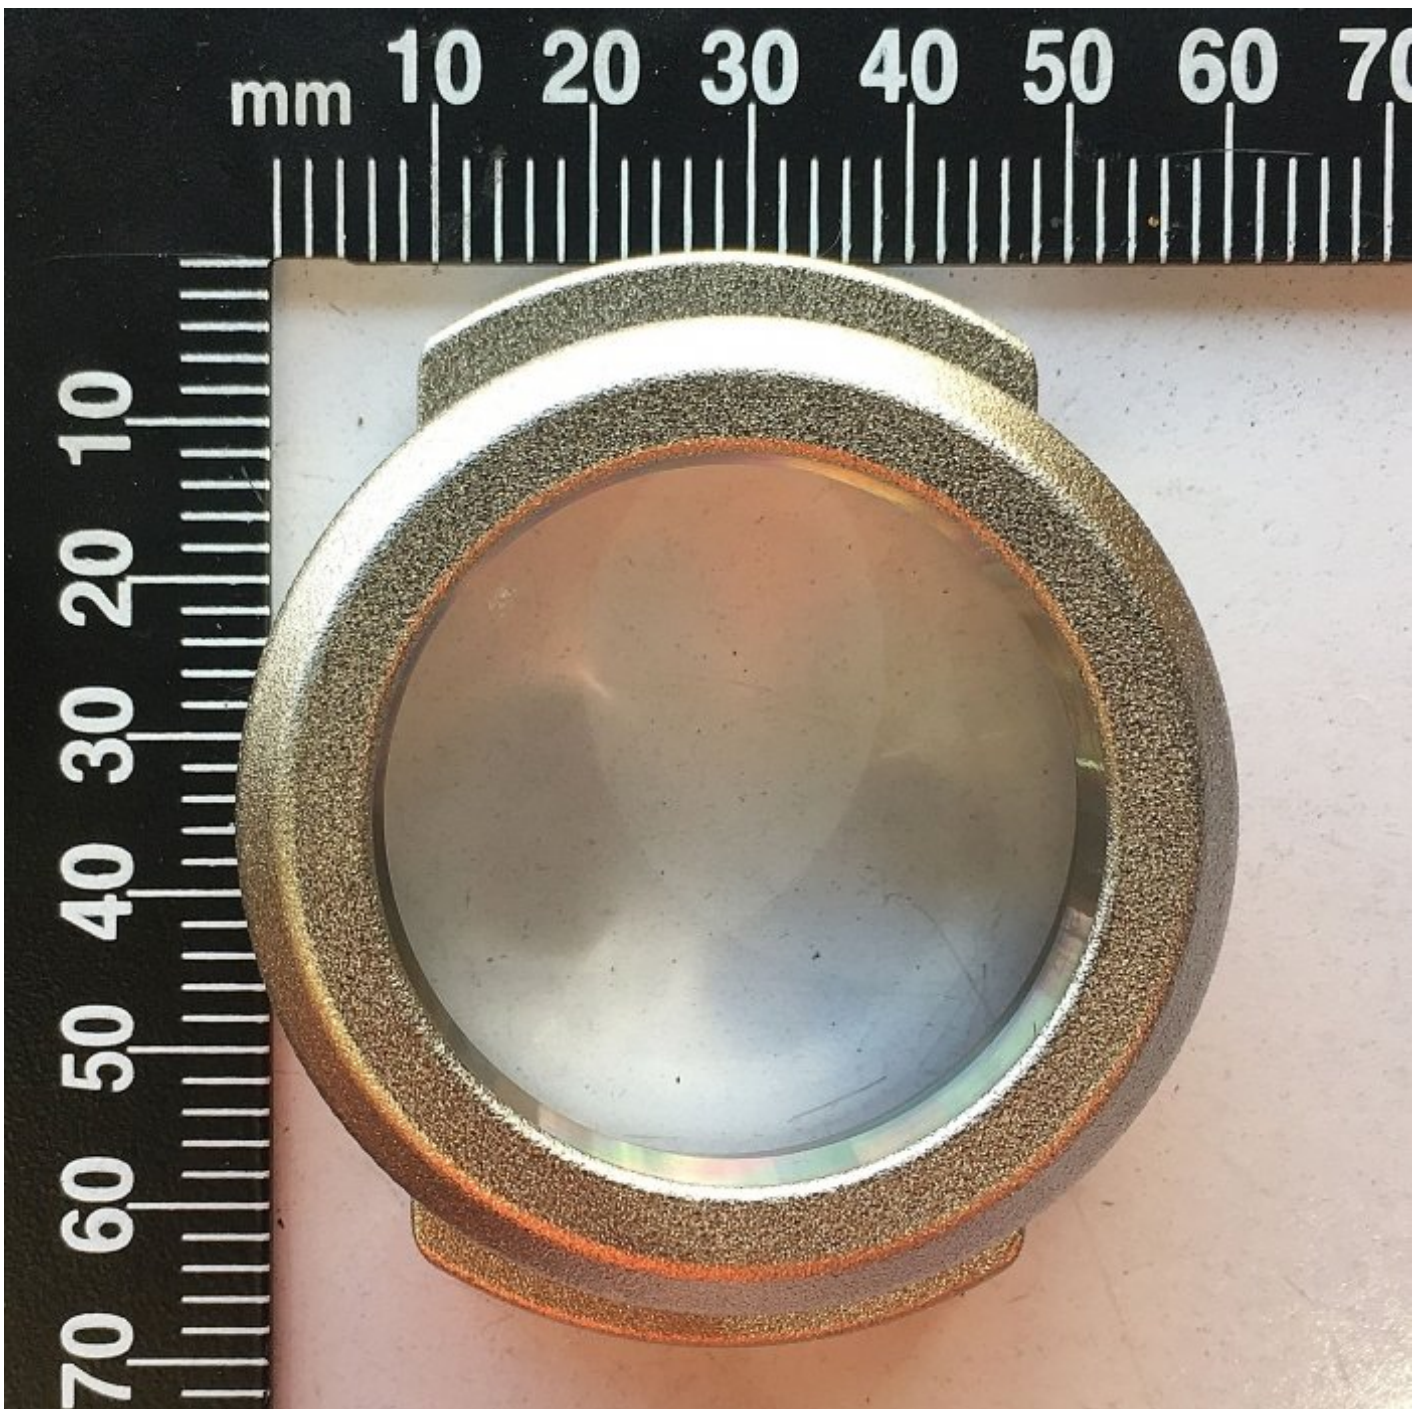

#RSAQ40B

QUICK CHANGE ADAPTOR

40MM 57MM OD

QUICK CHANGE ADAPTOR #RSAQ40B

Side View