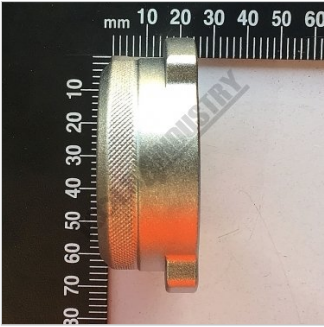

#RSAQ40B

QUICK CHANGE ADAPTOR

40MM 57MM OD

QUICK CHANGE ADAPTOR #RSAQ40B

Side View