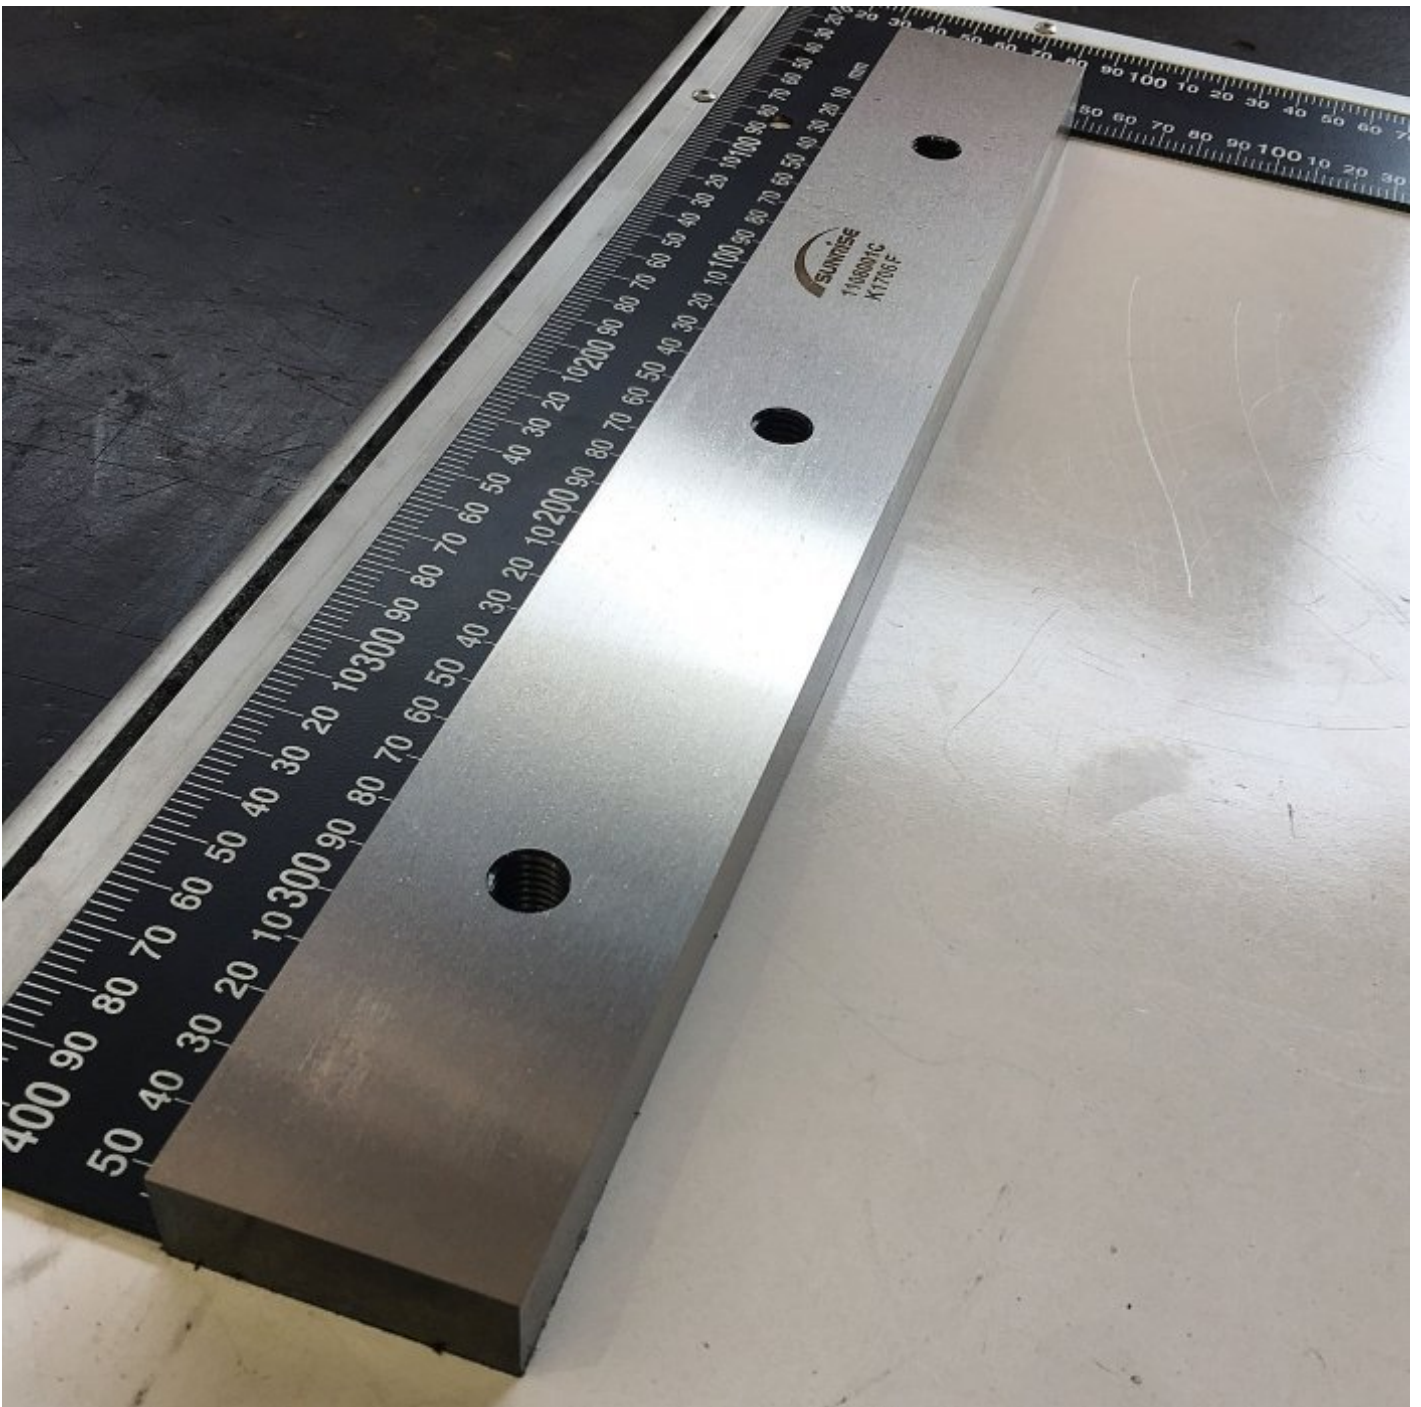

#25

FLAT SHEAR BLADE LWR FIXED

211108001C #1108001

FLAT SHEAR BLADE LWR FIXED #25

Top View