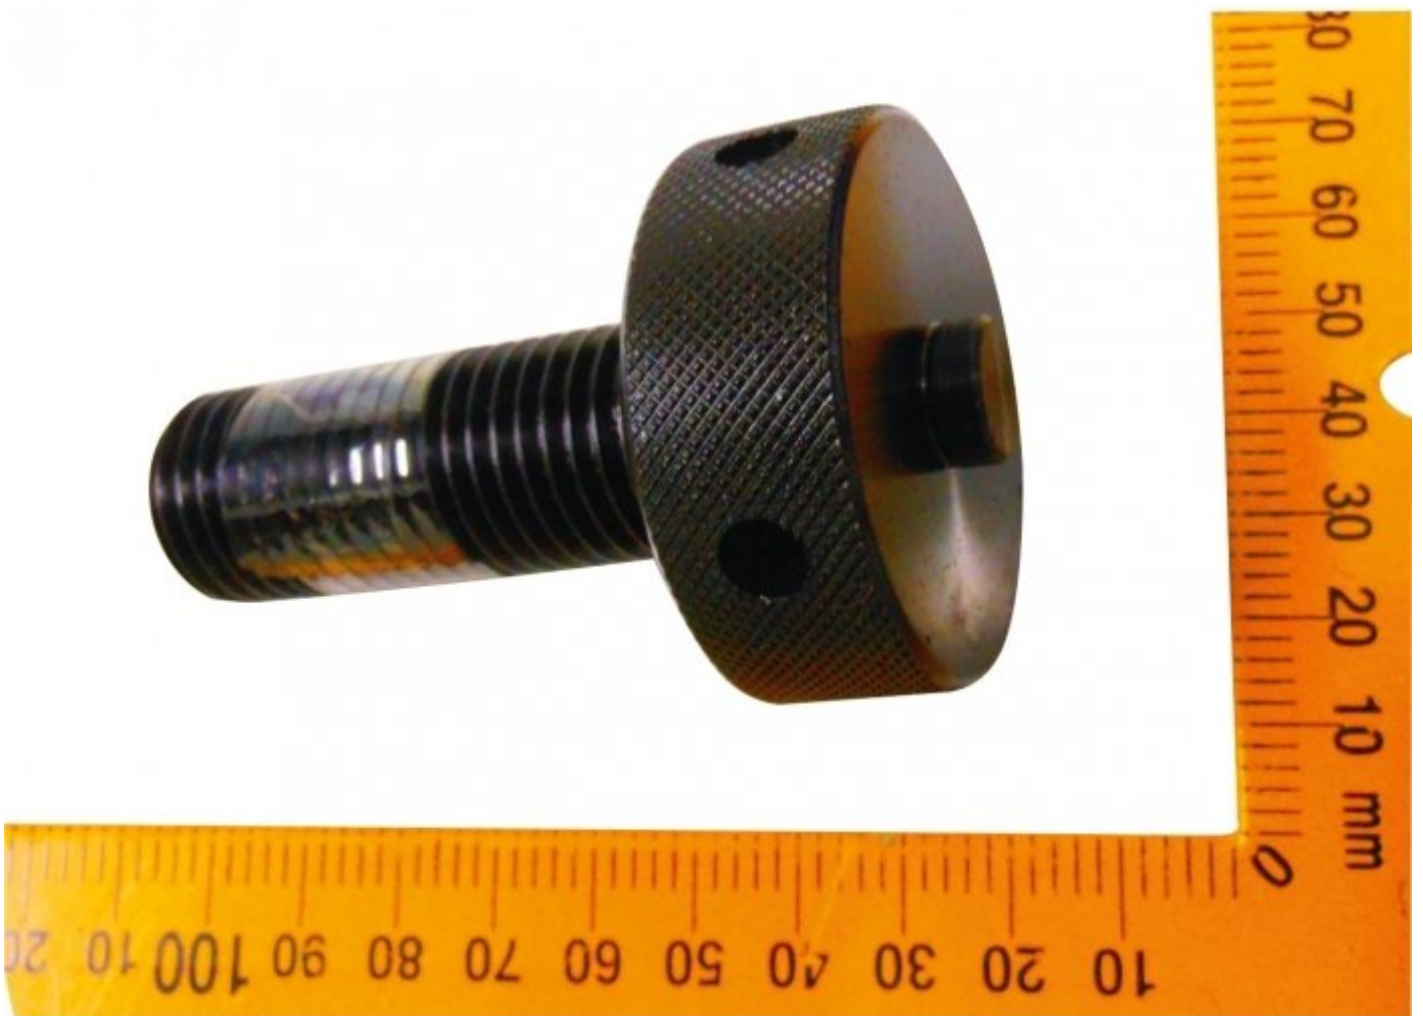

**#37**

**STRIPPER ADJUSTING SCREW**

**R/H #211305004B**

**STRIPPER ADJUSTING SCREW #37**