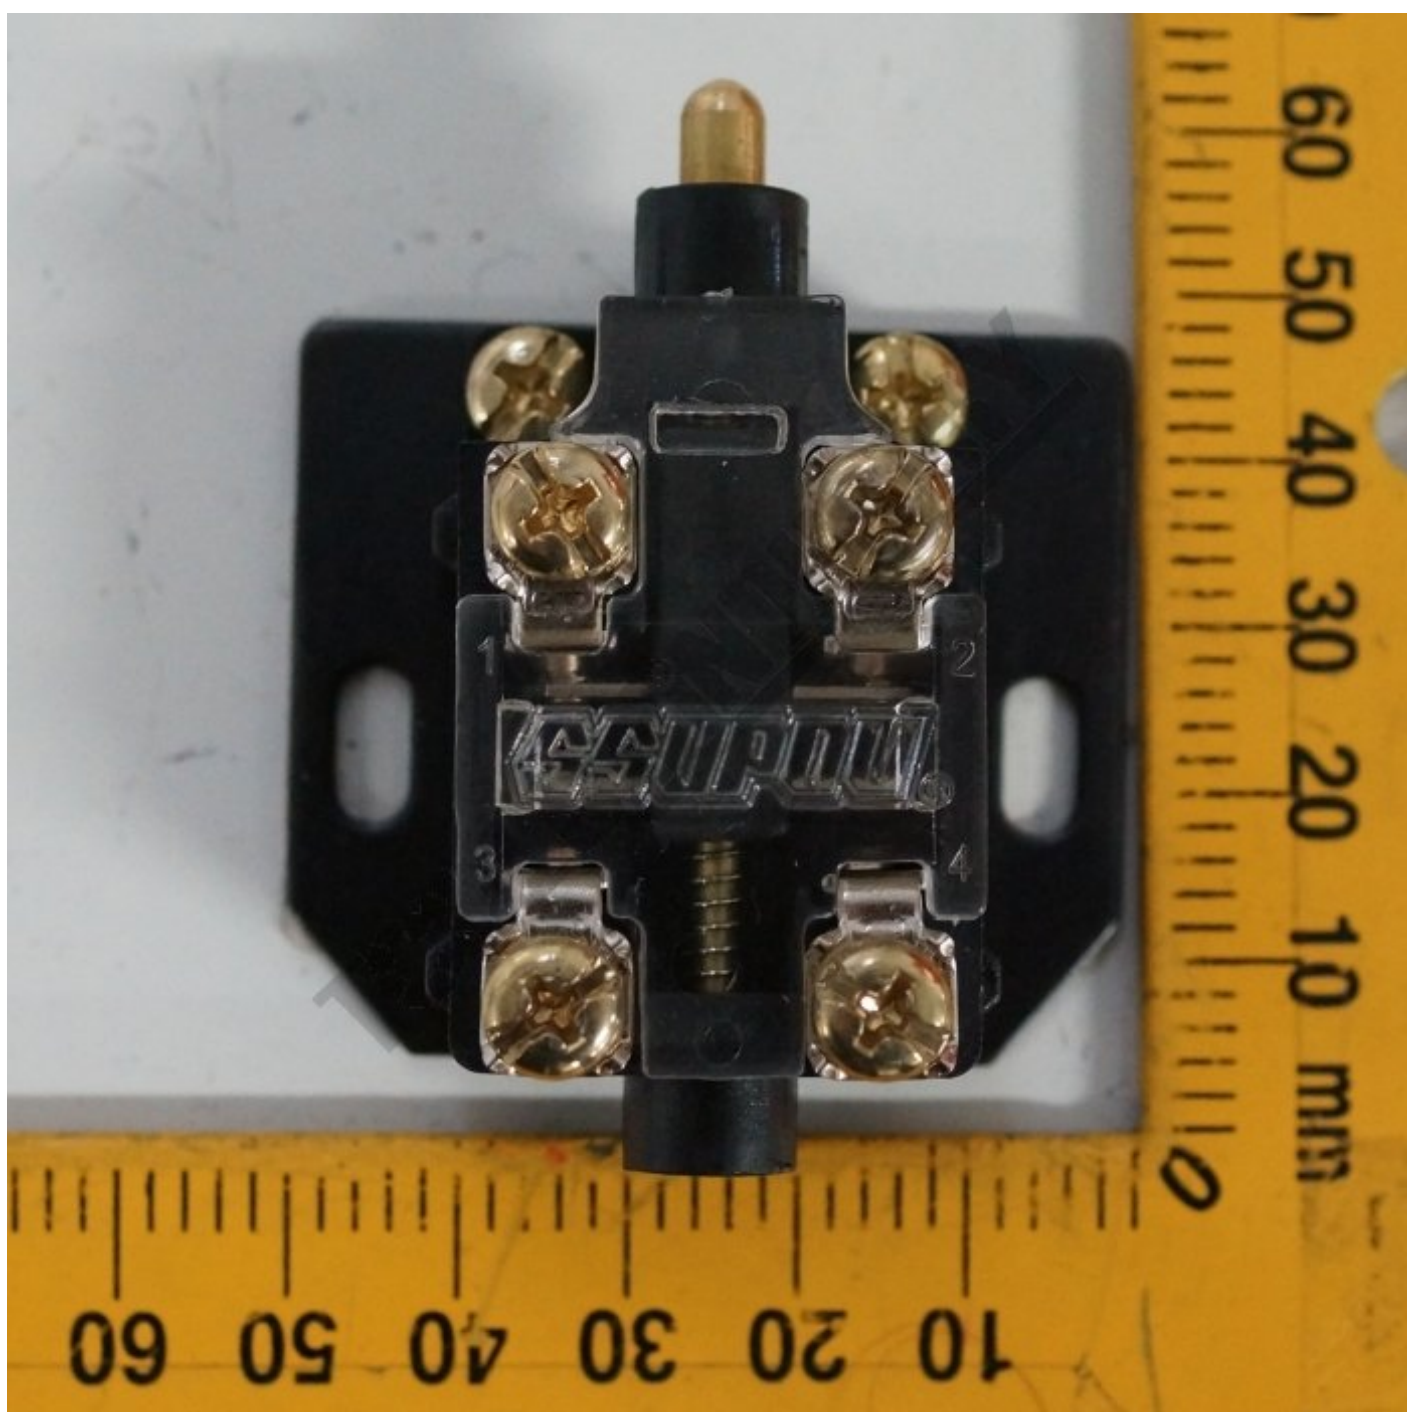

Micro switch foot pedal

52413YC135D1

Micro switch foot pedal

Description

Micro switch foot pedal

Specifications

ORDER CODE PP004