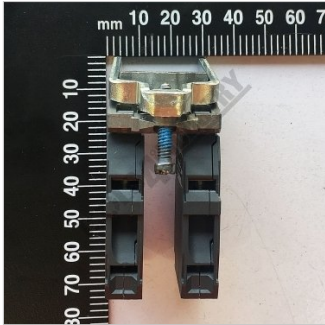

#

SWITCH 4 DIRECTION

ZD-PA203

SWITCH 4 DIRECTION #

Side View