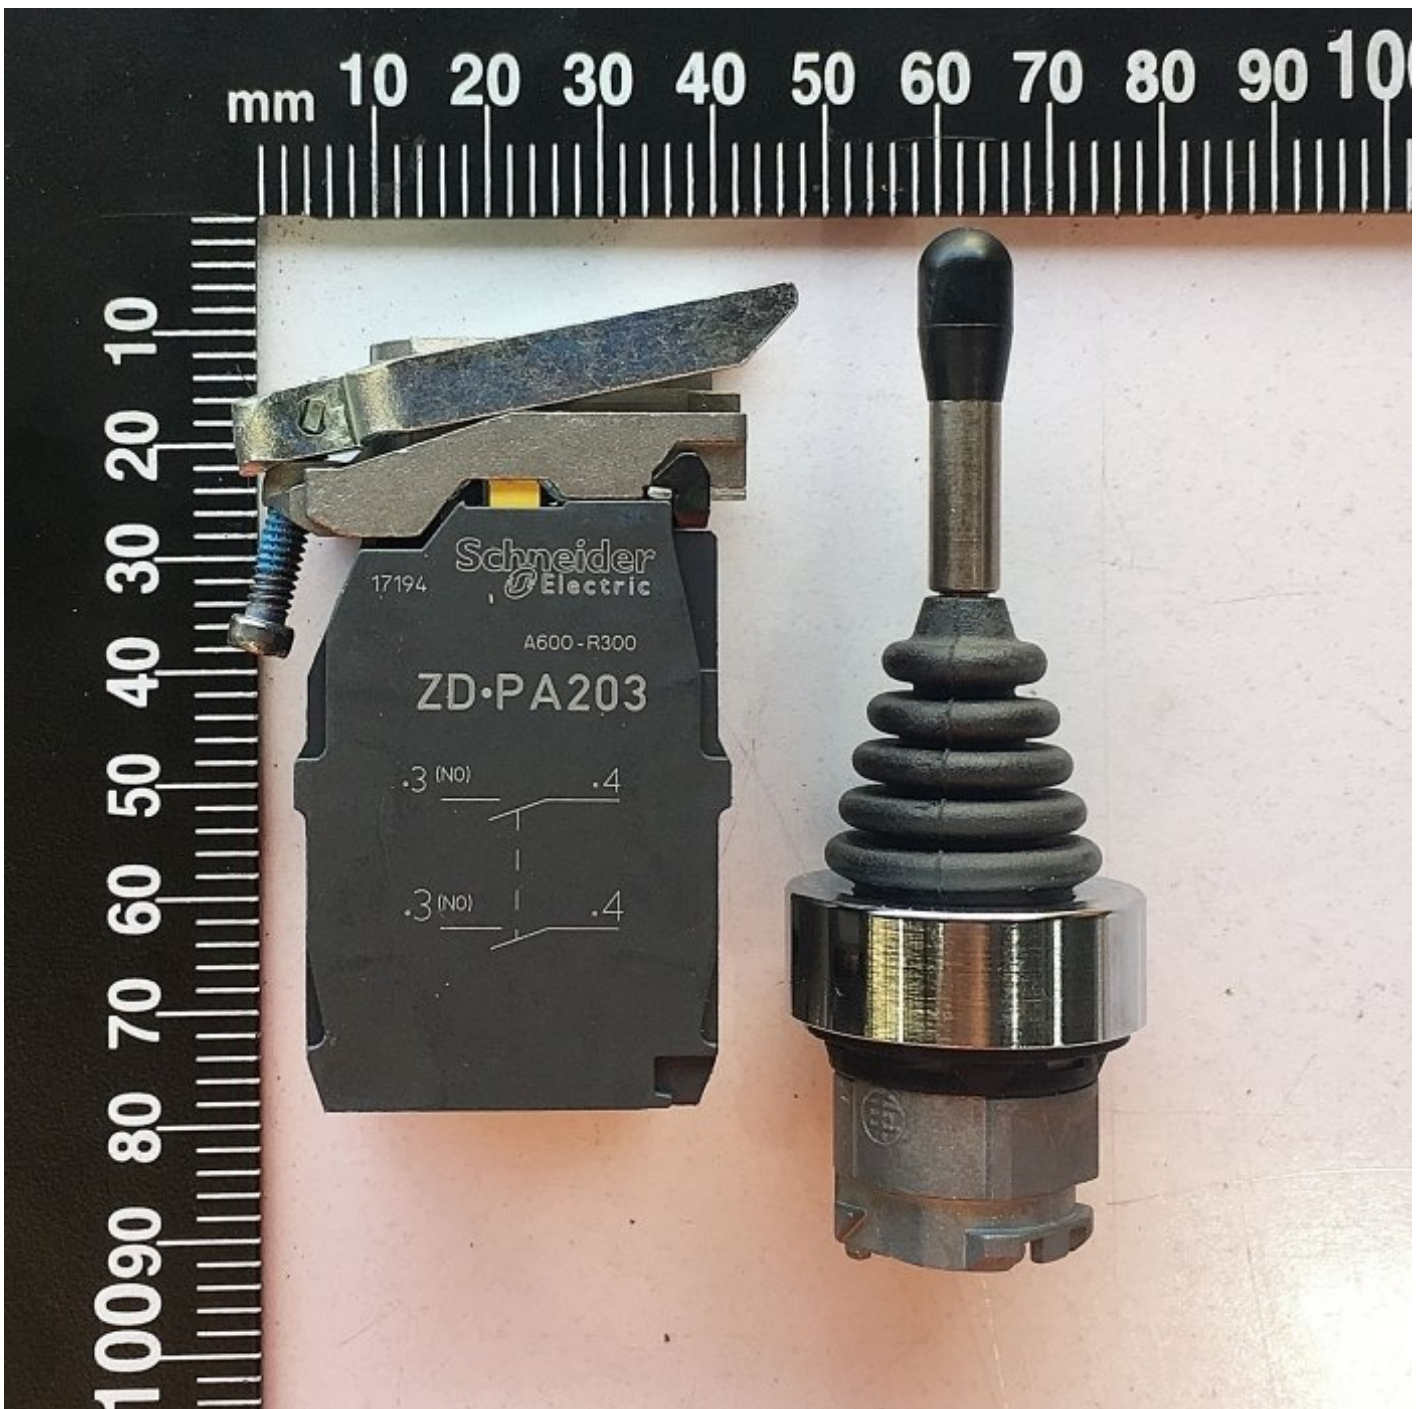

#

SWITCH 4 DIRECTION

ZD-PA203

SWITCH 4 DIRECTION #

Side View