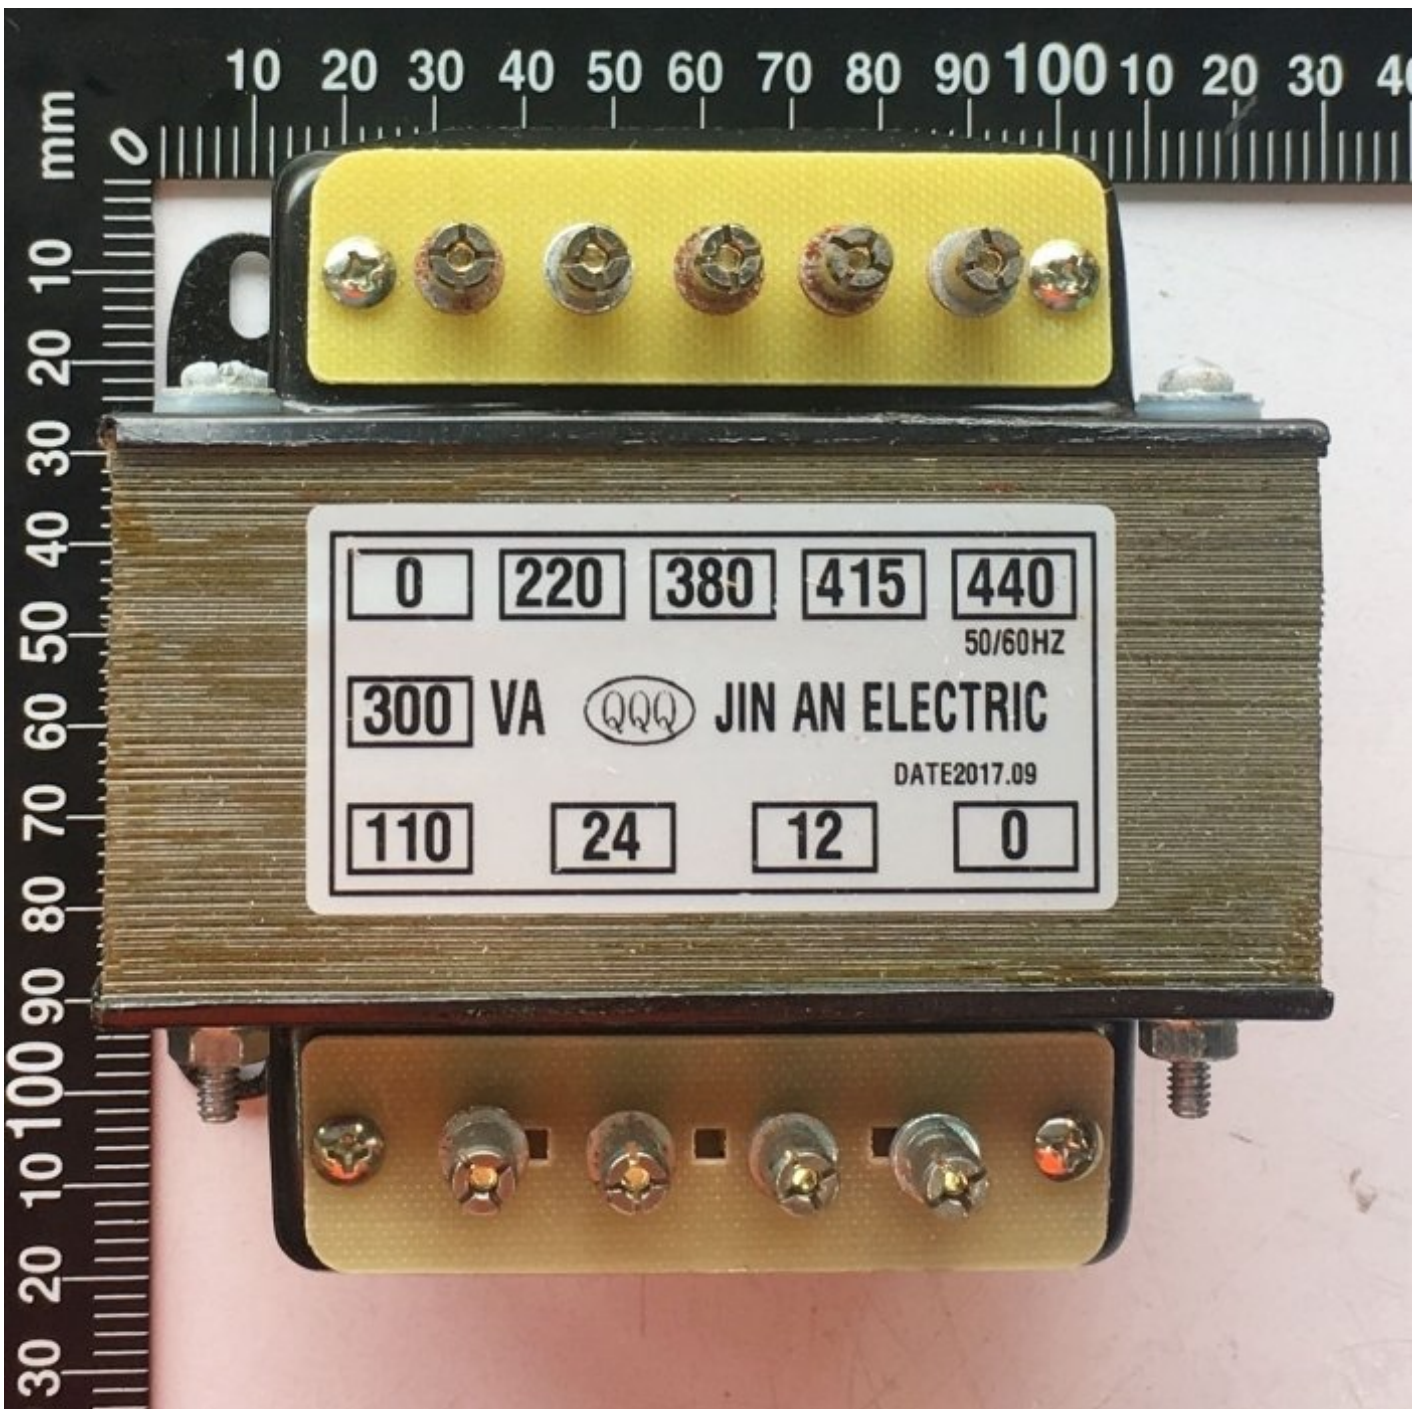

#

TRANSFORMER 415 TO 12/24/110

BM-40V

TRANSFORMER 415 TO 12/24/110 #

Rear View