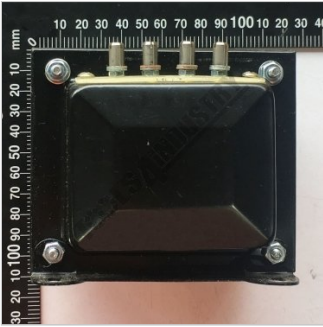

#

TRANSFORMER 415 TO 12/24/110

BM-40V

TRANSFORMER 415 TO 12/24/110 #

Rear View