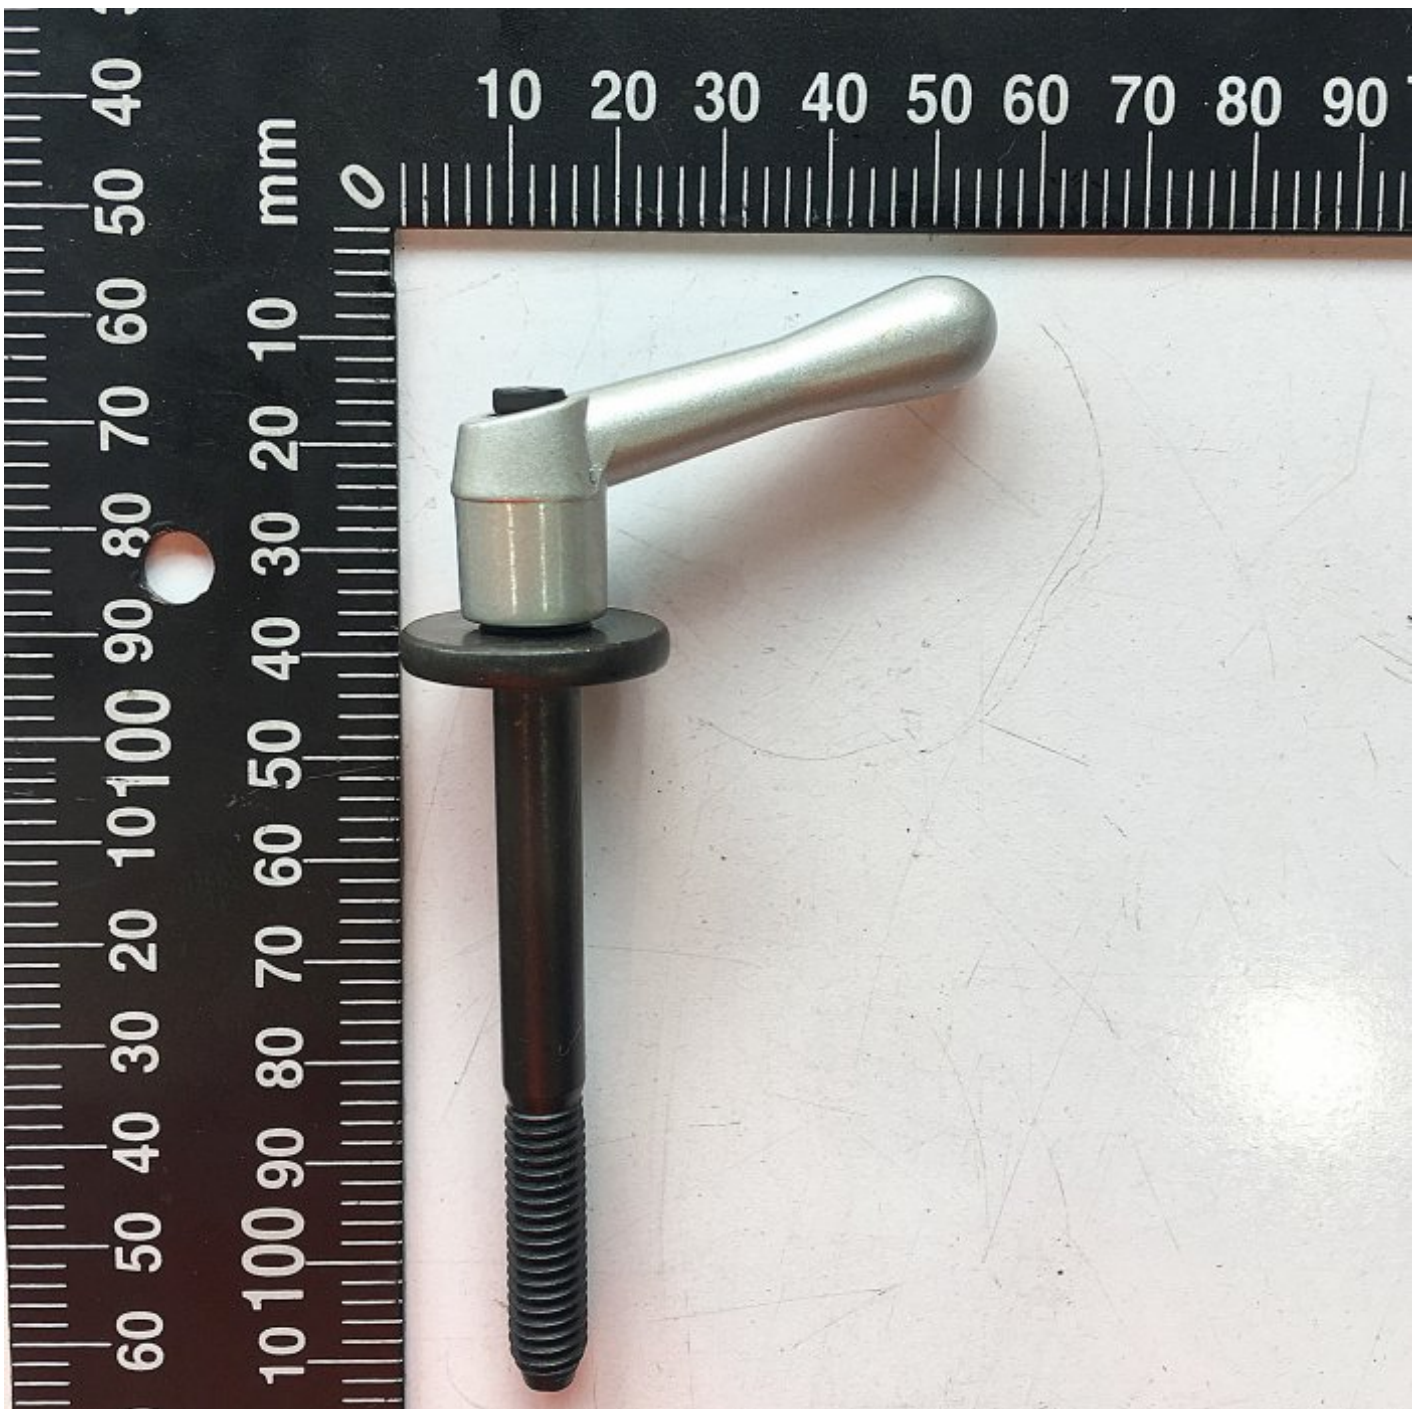

#149+152

**LOCK HANDLE ASSEMBLY**

5/16" BSW

**LOCK HANDLE ASSEMBLY #149+152**