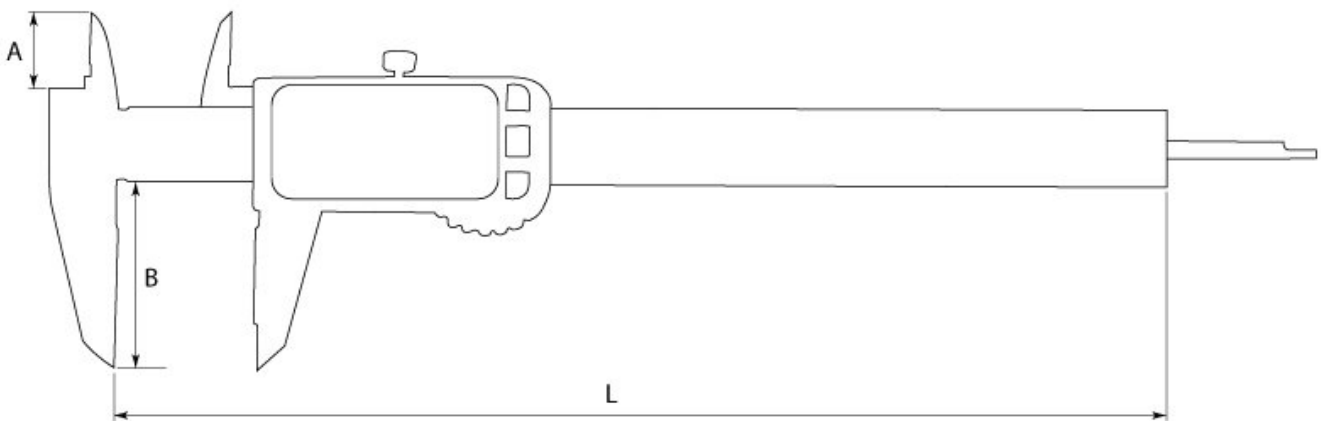

HAFCO Black ABS

Digital Caliper

300mm / 12"

HAFCO Digital Caliper Black ABS

Close Up

Features

- Supplied in ABS case, complete with instruction sheet
- Black plastic design
- 1.5V battery with On/Off switch
- Metric/Imperial conversion button
- Zero setting button
- Large display screen
- Fine adjusting thumb wheel & position lock
- Data interface
- 4-way measuring
- NOTE! Battery supplied is to test the system and may not have a long life

Specifications

ORDER CODE	M743A
Size (mm / inch)	300mm / 12"
Resolution (mm / inch)	0.01mm / 0.0005"
Coolant Proof (Rating)	~

HAFCO Digital Caliper Black ABS

4 Way (Yes / No)	Yes
A (mm)	~
B (mm)	~
L (mm)	~