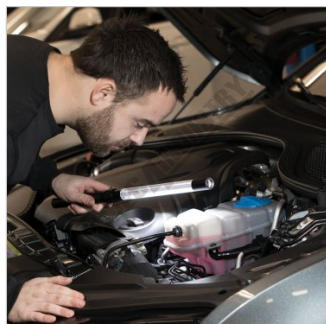

Rotating Switch to Activate Light Bar & Spot Light

Clip On Swivel Hook & Magnetic Back

Clip On Hook & Magnetic Back

Shown Clipped On To Light

Shown With Accessories

Shown In Use Automotive Industry

Shown In Use Automotive Industry

SCANGRIP Line Light R Rechargeable LED handheld Work Light 03.5244XX**Description**

LINE LIGHT R - Rechargeable inspection hand lamp with top spot light

The LINE LIGHT R is an extremely powerful inspection light and flashlight in one.

By means of a built-in prism, LINE LIGHT R concentrates the light in a 75° beam angle providing an extremely bright and powerful illumination of the specific working area. Avoid blinding during work and adjust the beam angle to provide optimal work light at the specific work area.