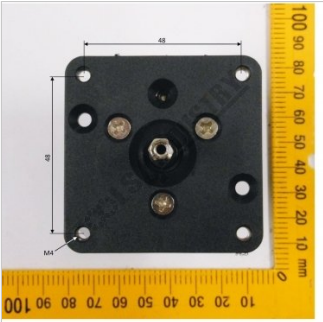

#

SWITCH FWD/REV

440VAC 7.5HP
AC-21 18A
AC-23 13A
AC-3 16A
AC-15 5A

SWITCH FWD/REV #

LG0052 SWITCH FWD REV
440VAC 2

Specifications

ORDER CODE LG0052