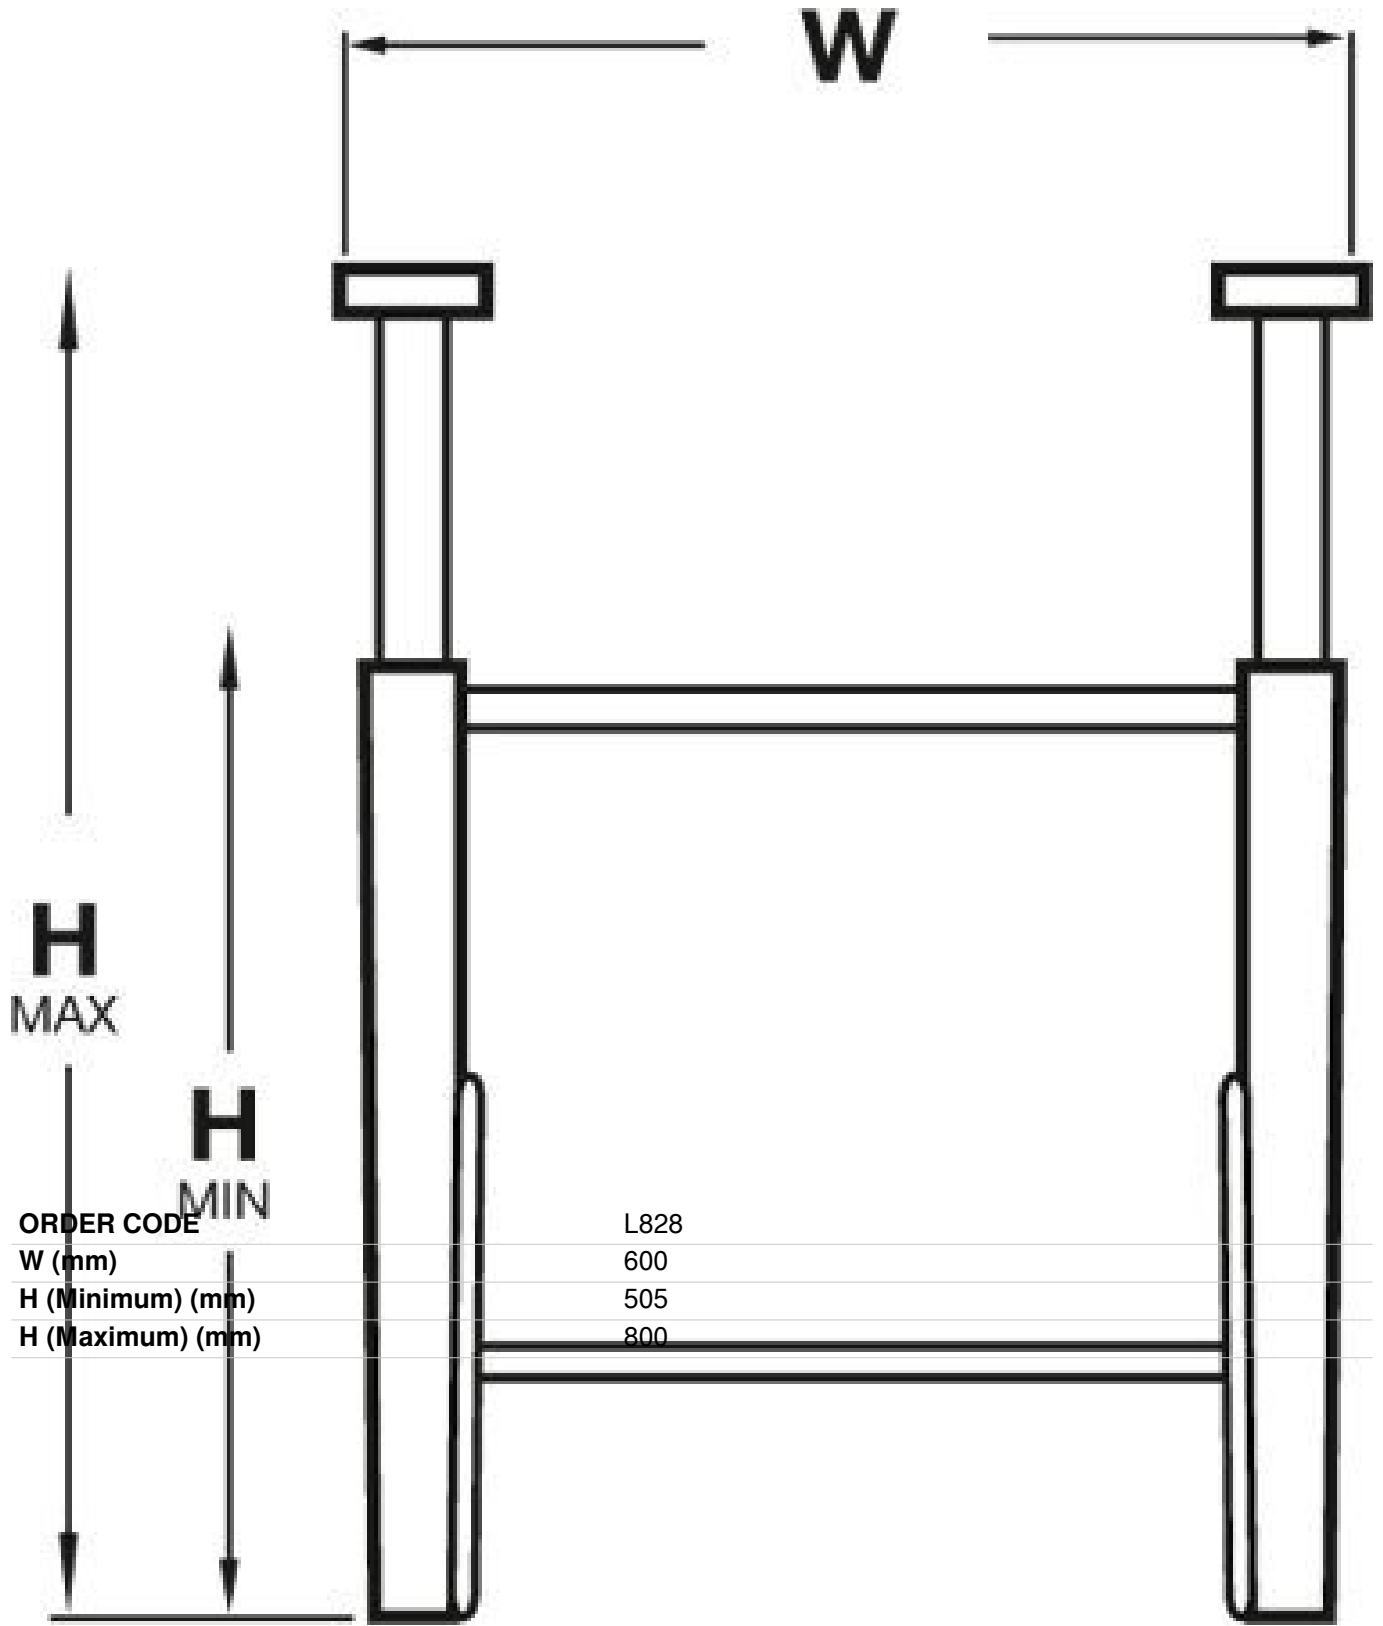

HAFCO RS-600L

Roller Conveyor Stand

Suits RC-600 Conveyor

HAFCO Roller Conveyor Stand RS-600L

Features

- Adjustable height

Specifications

HAFCO Roller Conveyor Stand RS-600L

ORDER CODE	L828
W (mm)	600
H (Minimum) (mm)	505
H (Maximum) (mm)	800