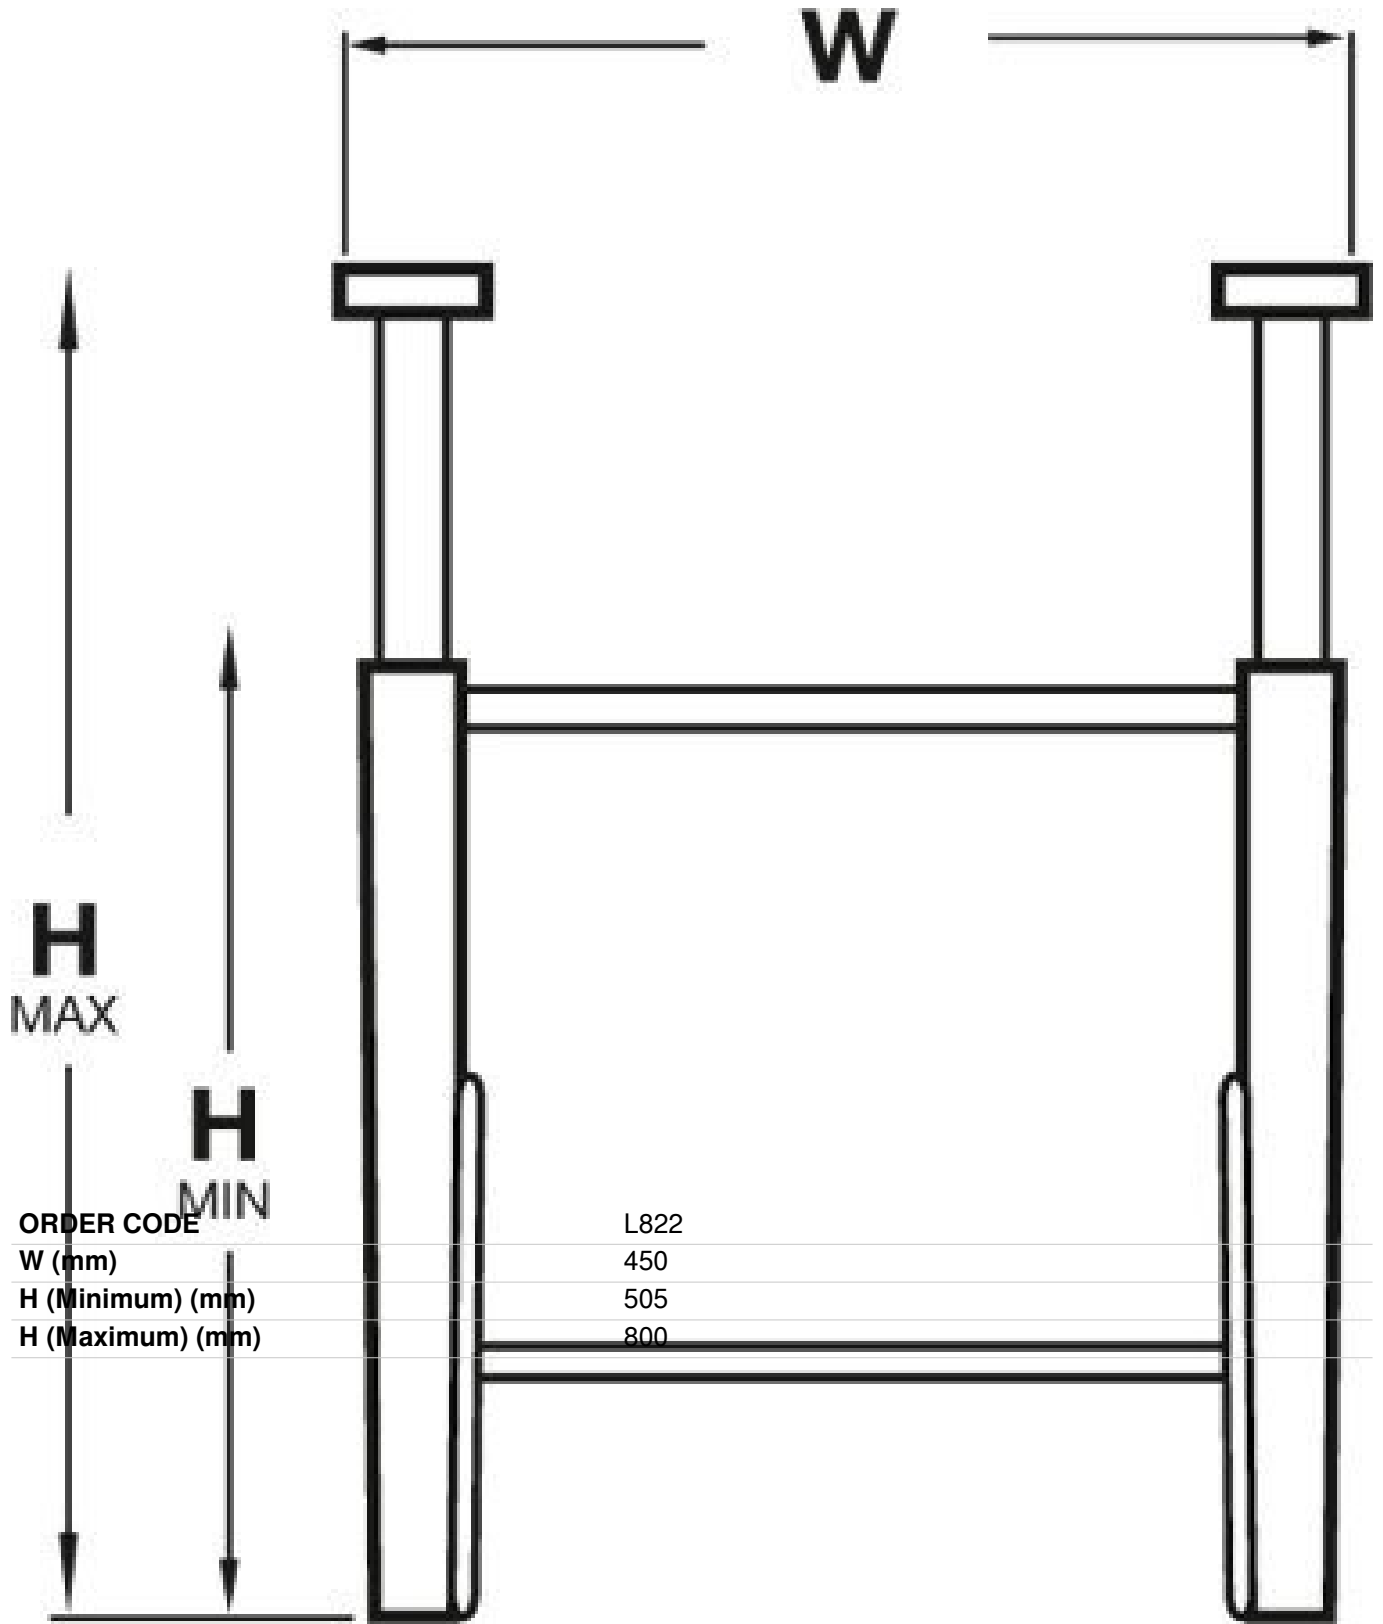

### Features

- Adjustable height

### Specifications

**HAFCO Roller Conveyor Stand RS-450L**

ORDER CODE	L822
W (mm)	450
H (Minimum) (mm)	505
H (Maximum) (mm)	800