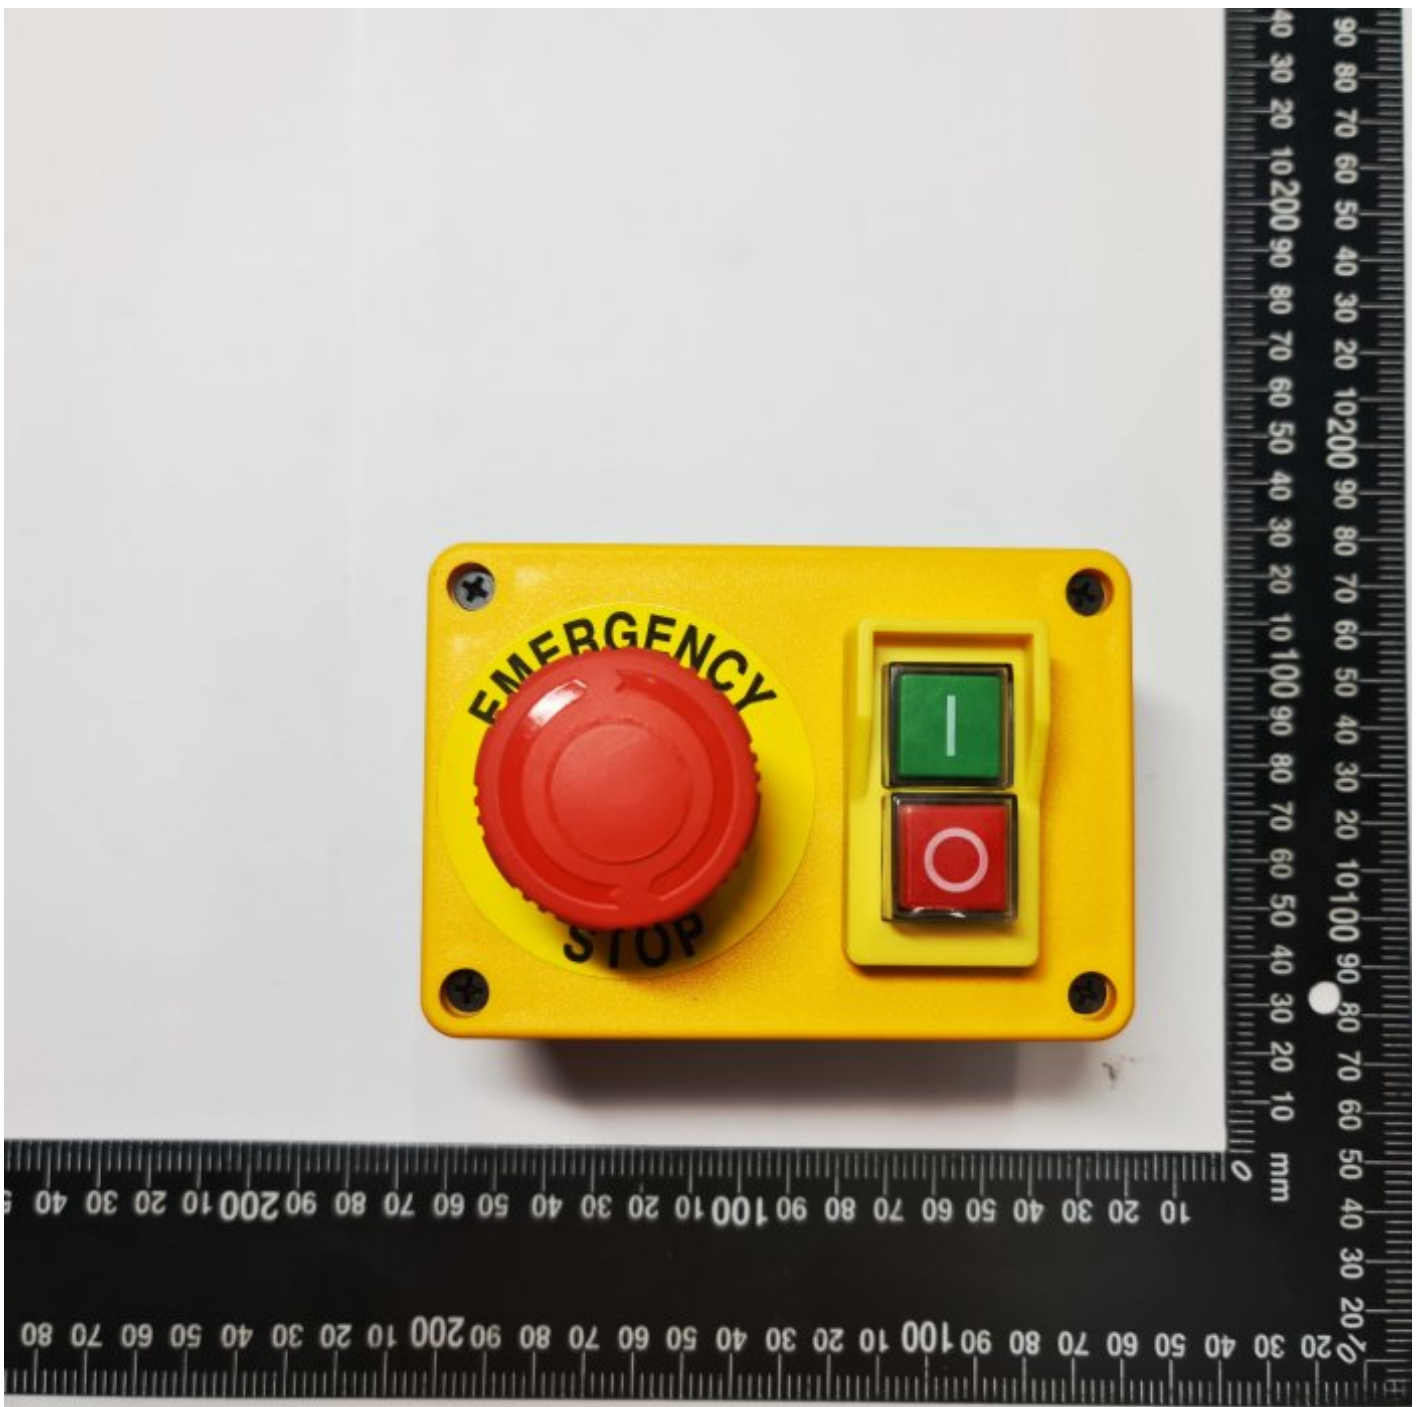

**HAFCO**

**SWITCH MAG 230V/1PH/10A + EMERGENCY STOP BUILD IN**

**HAFCO SWITCH MAG 230V/1PH/10A + EMERGENCY STOP BUILD IN**

Side View