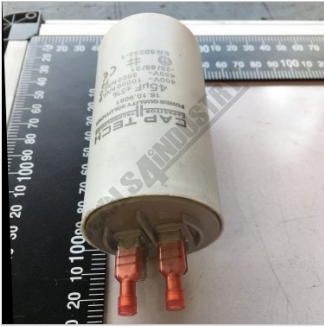

#

CAPACITOR 45UF 450V RUN

51X115MM

CAPACITOR 45UF 450V RUN #

Rear View