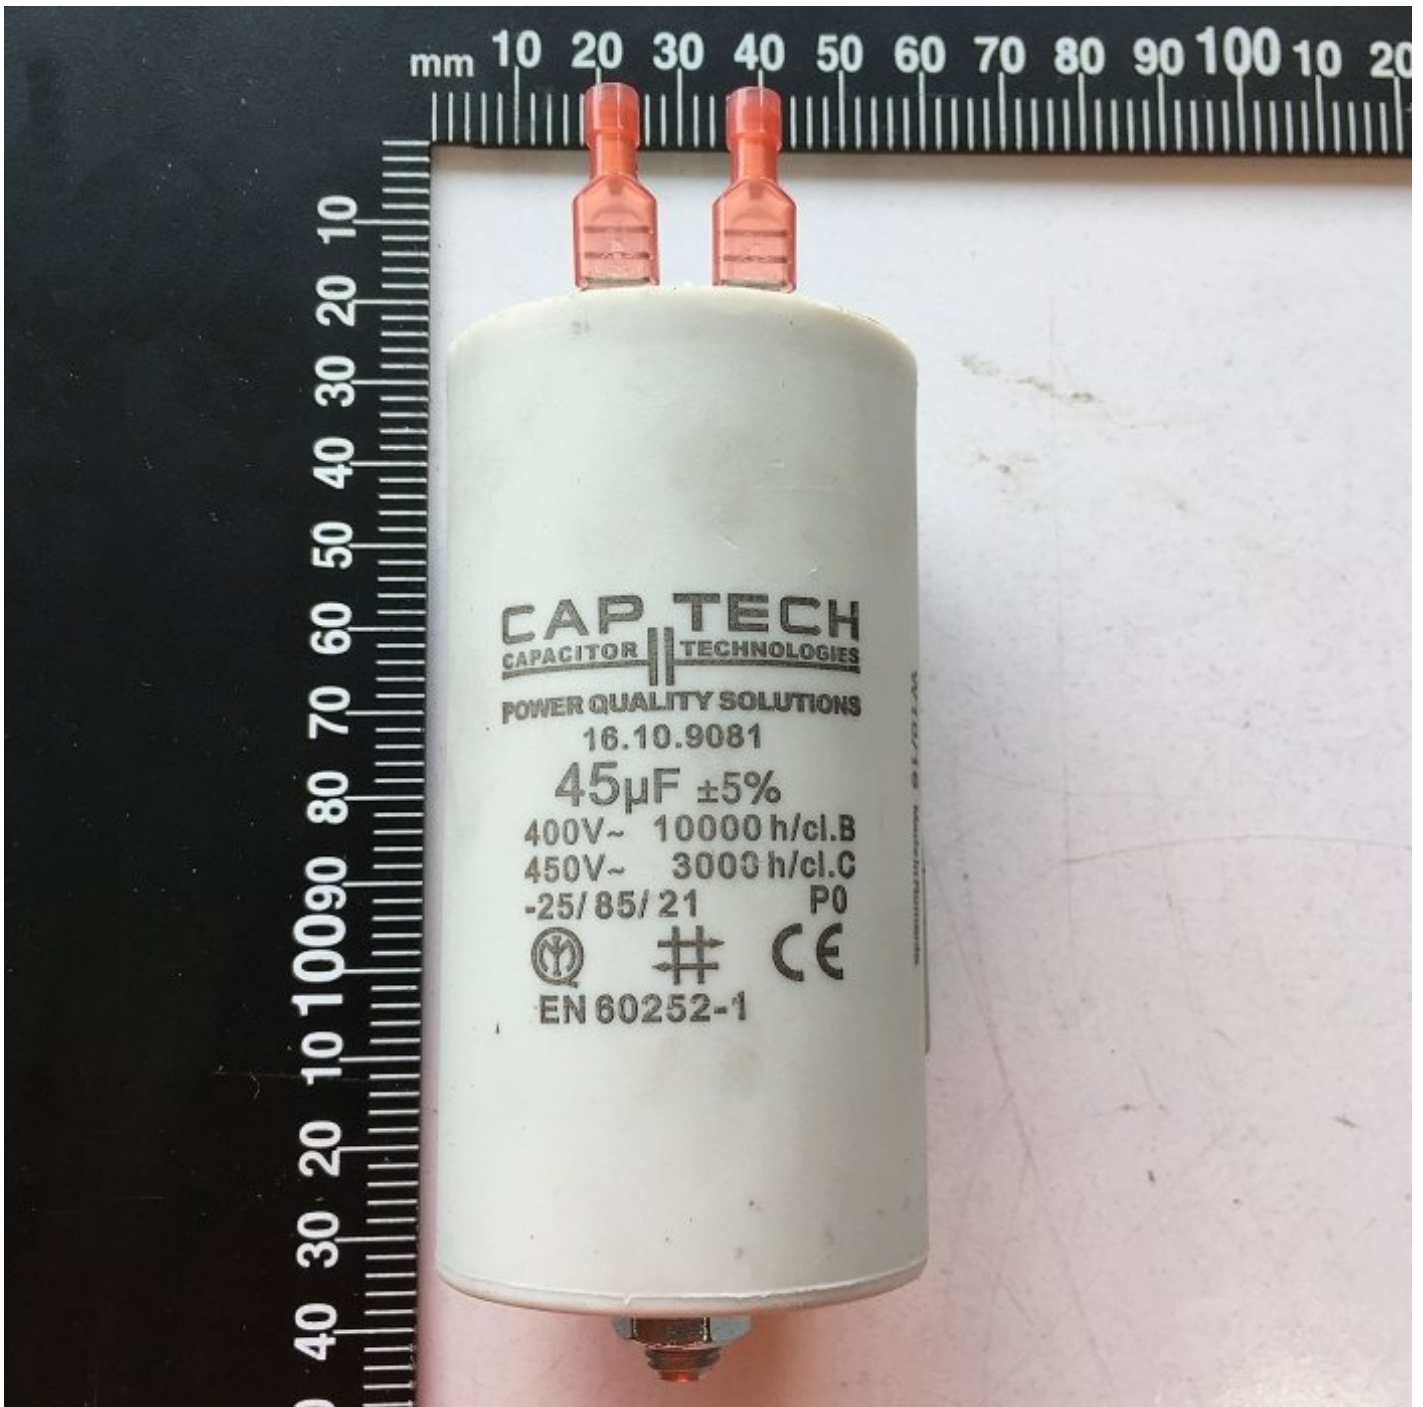

#

CAPACITOR 45UF 450V RUN

51X115MM

CAPACITOR 45UF 450V RUN #

Rear View