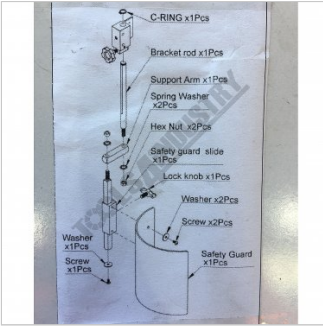

#101~103

**CHUCK GUARD ASSY**

**WITH MICRO SWITCH**

**CHUCK GUARD ASSY #101~103**

Diagram