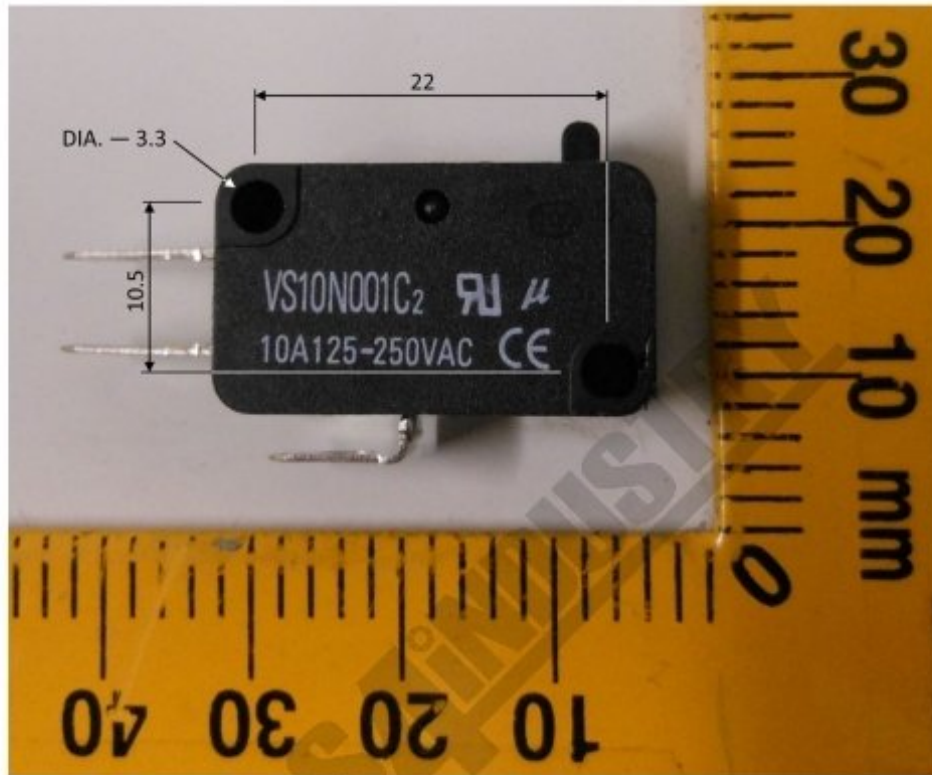

#92

MICRO SWITCH BELT GUARD

MICRO SWITCH BELT GUARD #92

Specifications

ORDER CODE DW092