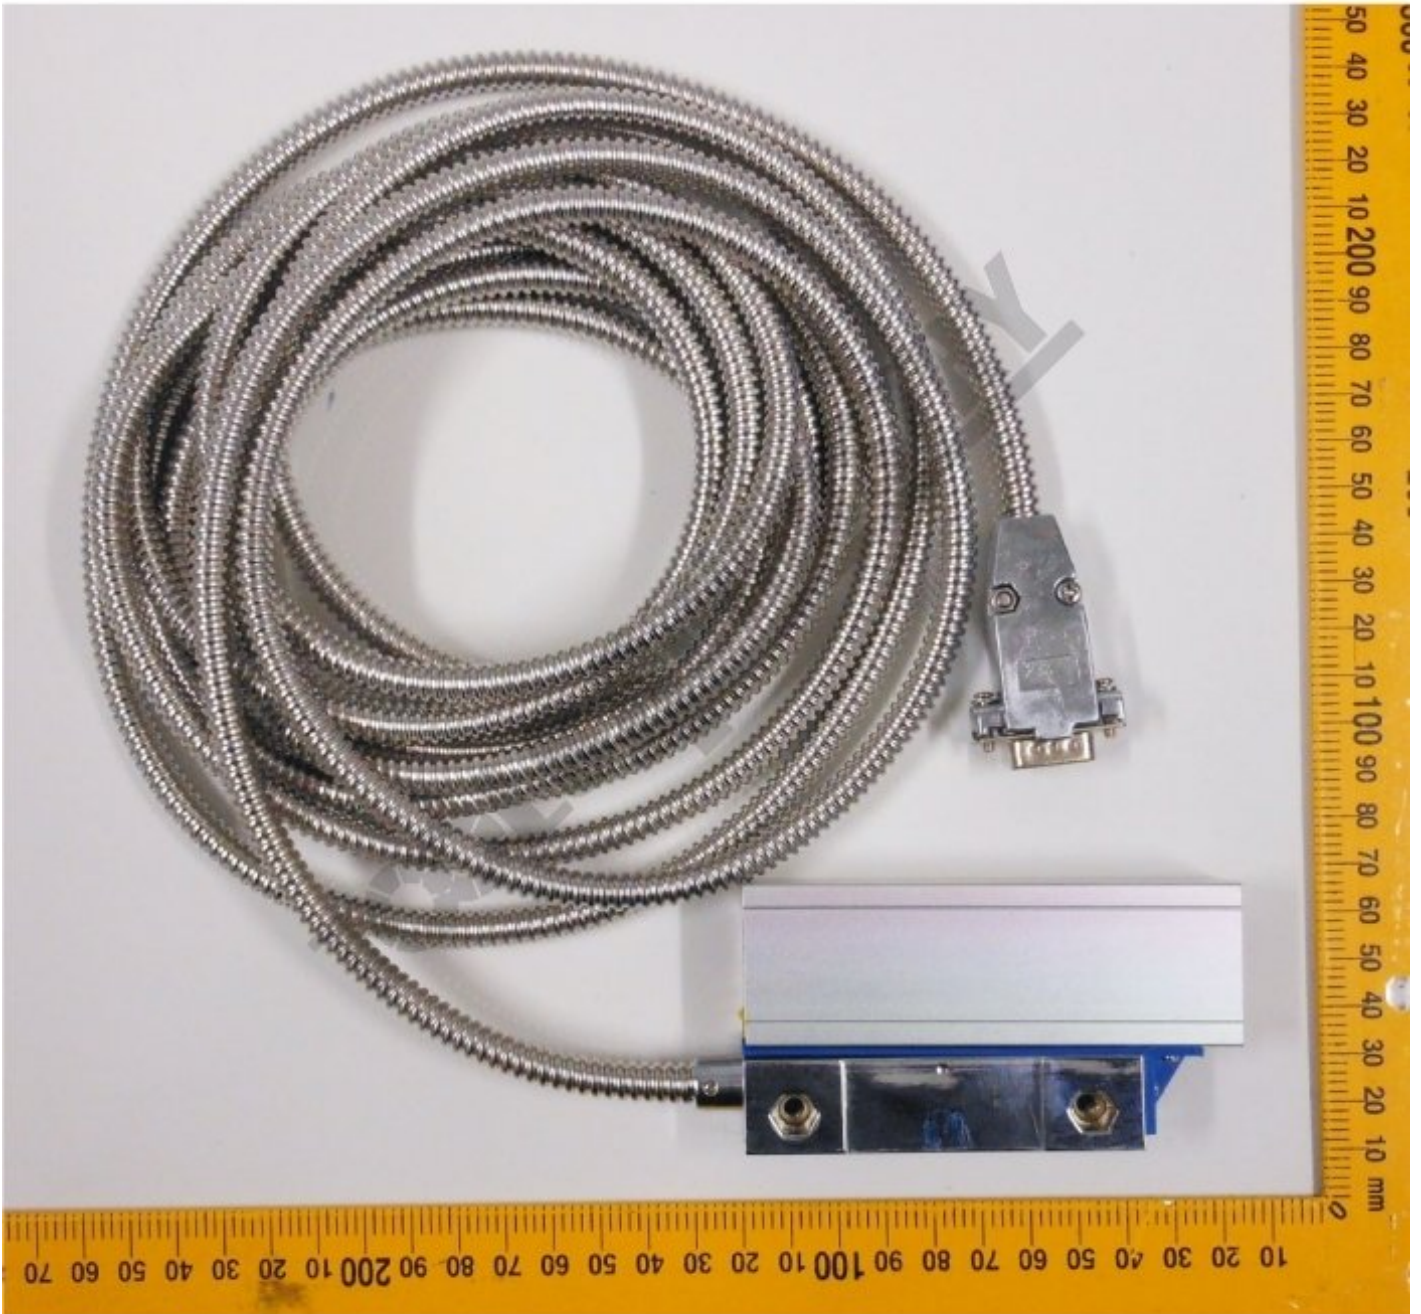

#

**READER HEAD GS-10 5M CABLE  
TO FIT SCALE SECTION 22x35mm**

**READER HEAD GS-10 5M CABLE #**

DR500A READER HEAD GS  
10 X 5M CABLE

DR500A READER HEAD  
GS 10 X 5M CABLE

**Specifications**

**ORDER CODE** DR500A