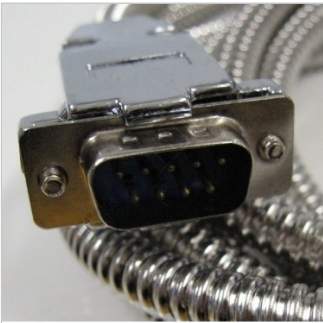

#

**READER HEAD GS-10 3M CABLE**

**TO FIT SCALE SECTION 22 X 35mm**

**READER HEAD GS-10 3M CABLE #**

DR500 READER HEAD  
no.GS 10 3M CABLE 2

DR500 READER HEAD  
no.GS 10 3M CABLE 3

DR500 READER HEAD  
no.GS 10 3M CABLE 4

DR500 READER HEAD  
no.GS 10 3M CABLE 5

DR500 READER HEAD  
no.GS 10 3M CABLE 6

**Specifications**

**ORDER CODE**

DR500