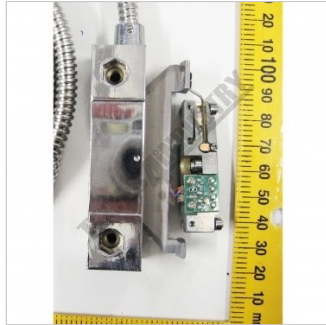

#

**READER HEAD GS-10 3M CABLE**

**TO FIT SCALE SECTION 22 X 35mm**

**READER HEAD GS-10 3M CABLE #**

DR500 READER HEAD  
no.GS 10 3M CABLE 2

DR500 READER HEAD  
no.GS 10 3M CABLE 3

DR500 READER HEAD  
no.GS 10 3M CABLE 4

DR500 READER HEAD  
no.GS 10 3M CABLE 5

DR500 READER HEAD  
no.GS 10 3M CABLE 6

**Specifications**

**ORDER CODE**

DR500