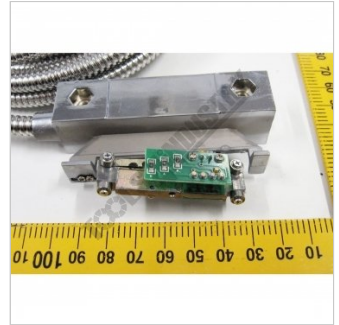

#

**READER HEAD GS-10 3M CABLE**

**TO FIT SCALE SECTION 22 X 35mm**

**READER HEAD GS-10 3M CABLE #**

DR500 READER HEAD  
no.GS 10 3M CABLE 2

DR500 READER HEAD  
no.GS 10 3M CABLE 3

DR500 READER HEAD  
no.GS 10 3M CABLE 4

DR500 READER HEAD  
no.GS 10 3M CABLE 5

DR500 READER HEAD  
no.GS 10 3M CABLE 6

**Specifications**

**ORDER CODE**

DR500