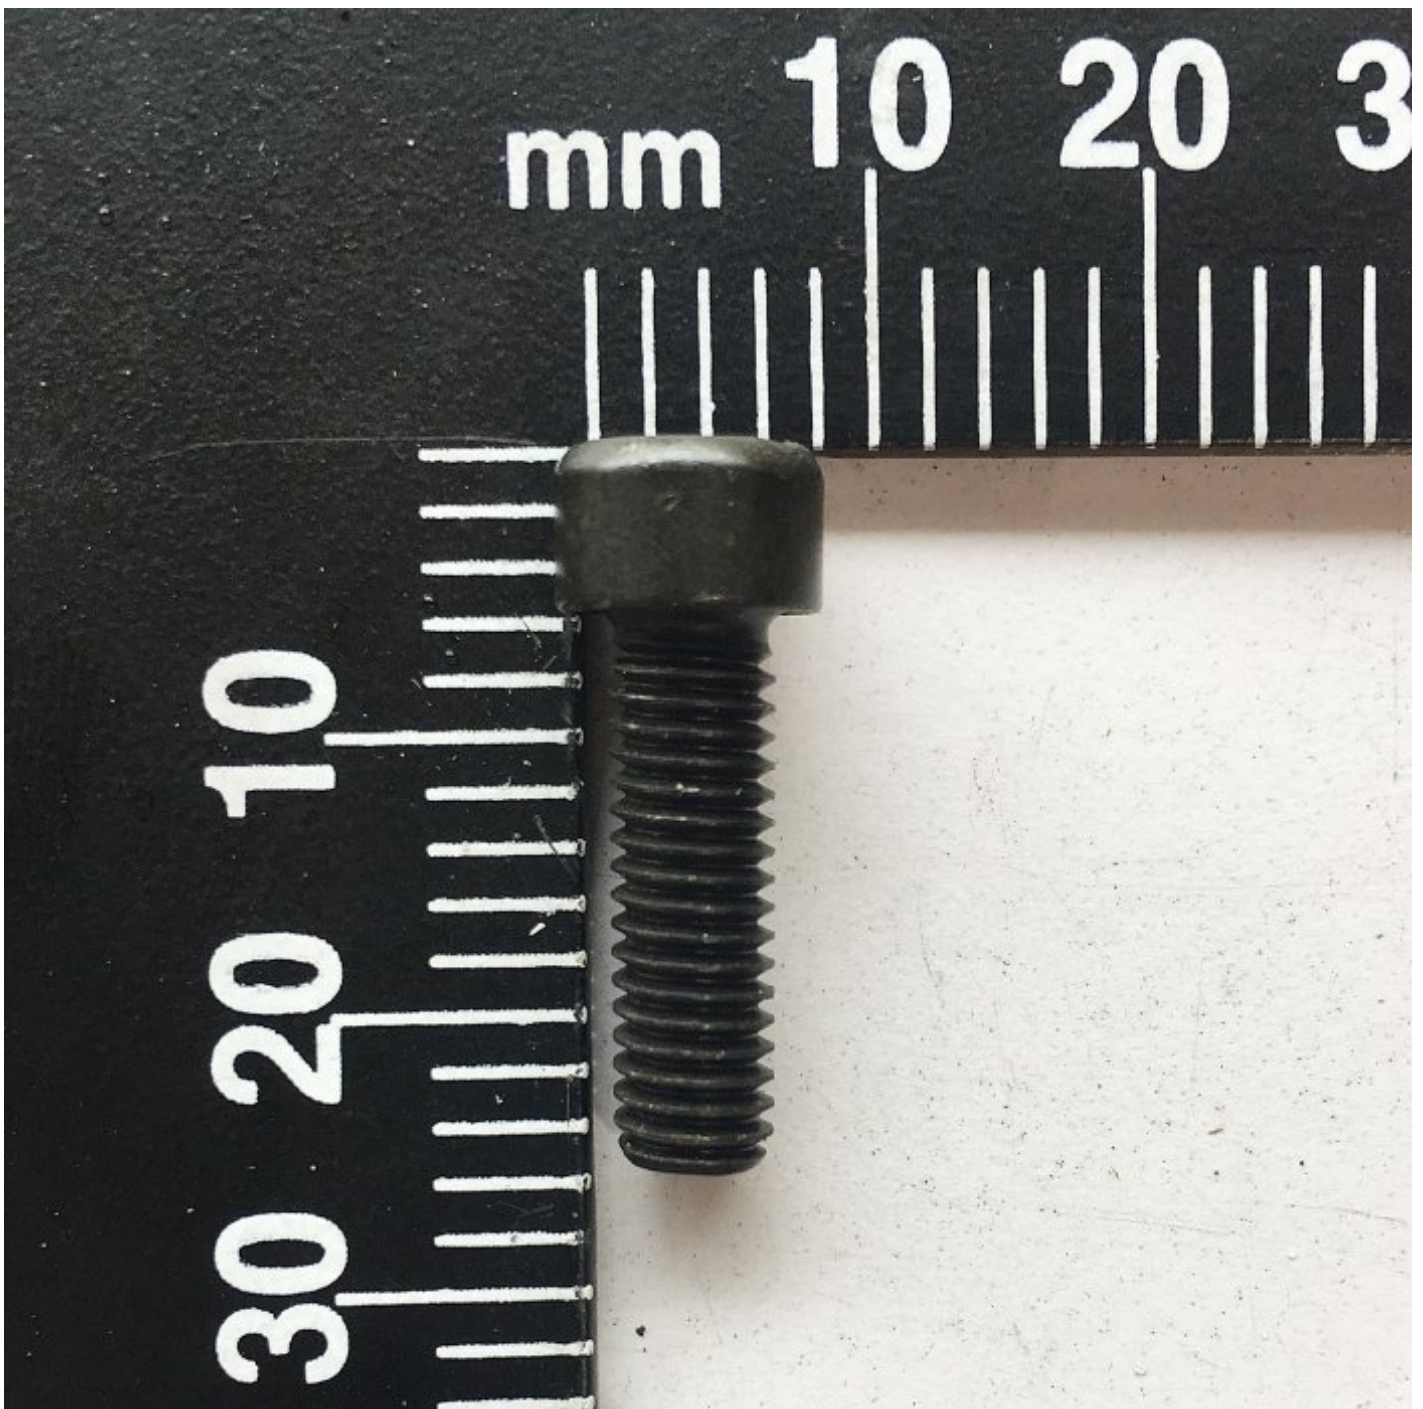

#26

SCREW L/H M6 X 20MM

SCREW L/H M6 X 20MM #26