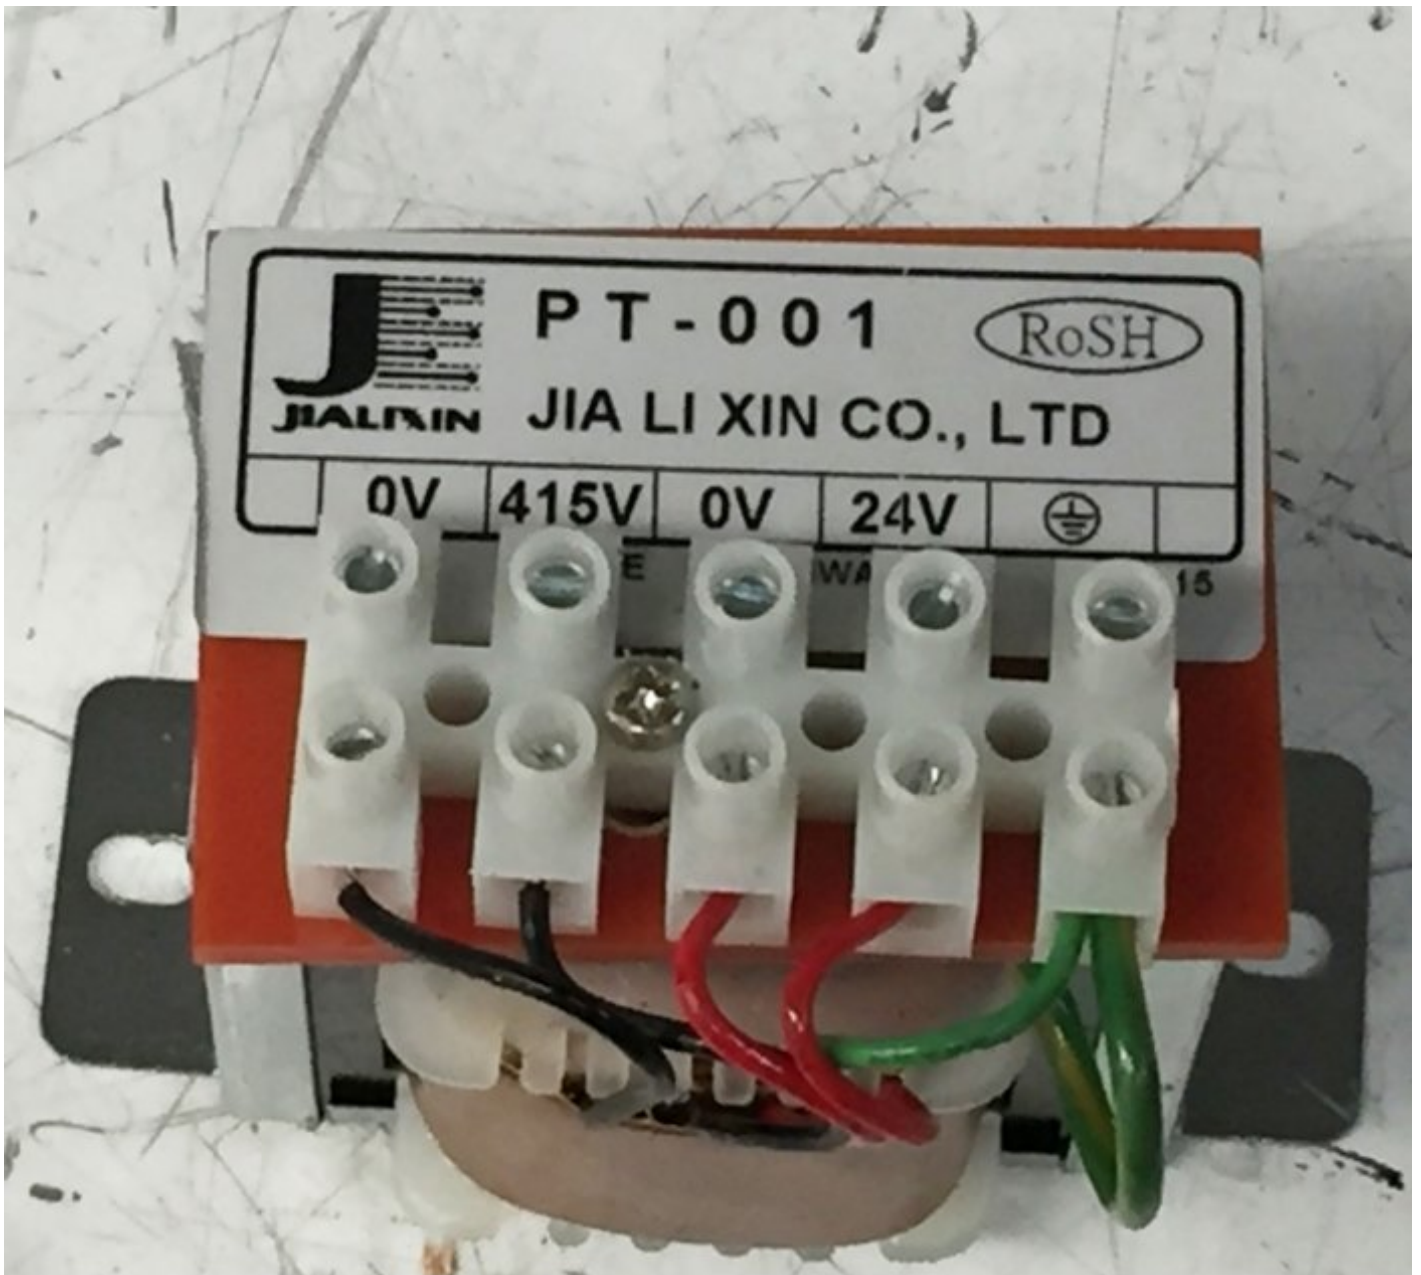

#A108

TRANSFORMER 415/24V

25VA

TRANSFORMER 415/24V #A108

Specifications

ORDER CODE	~
Size	~