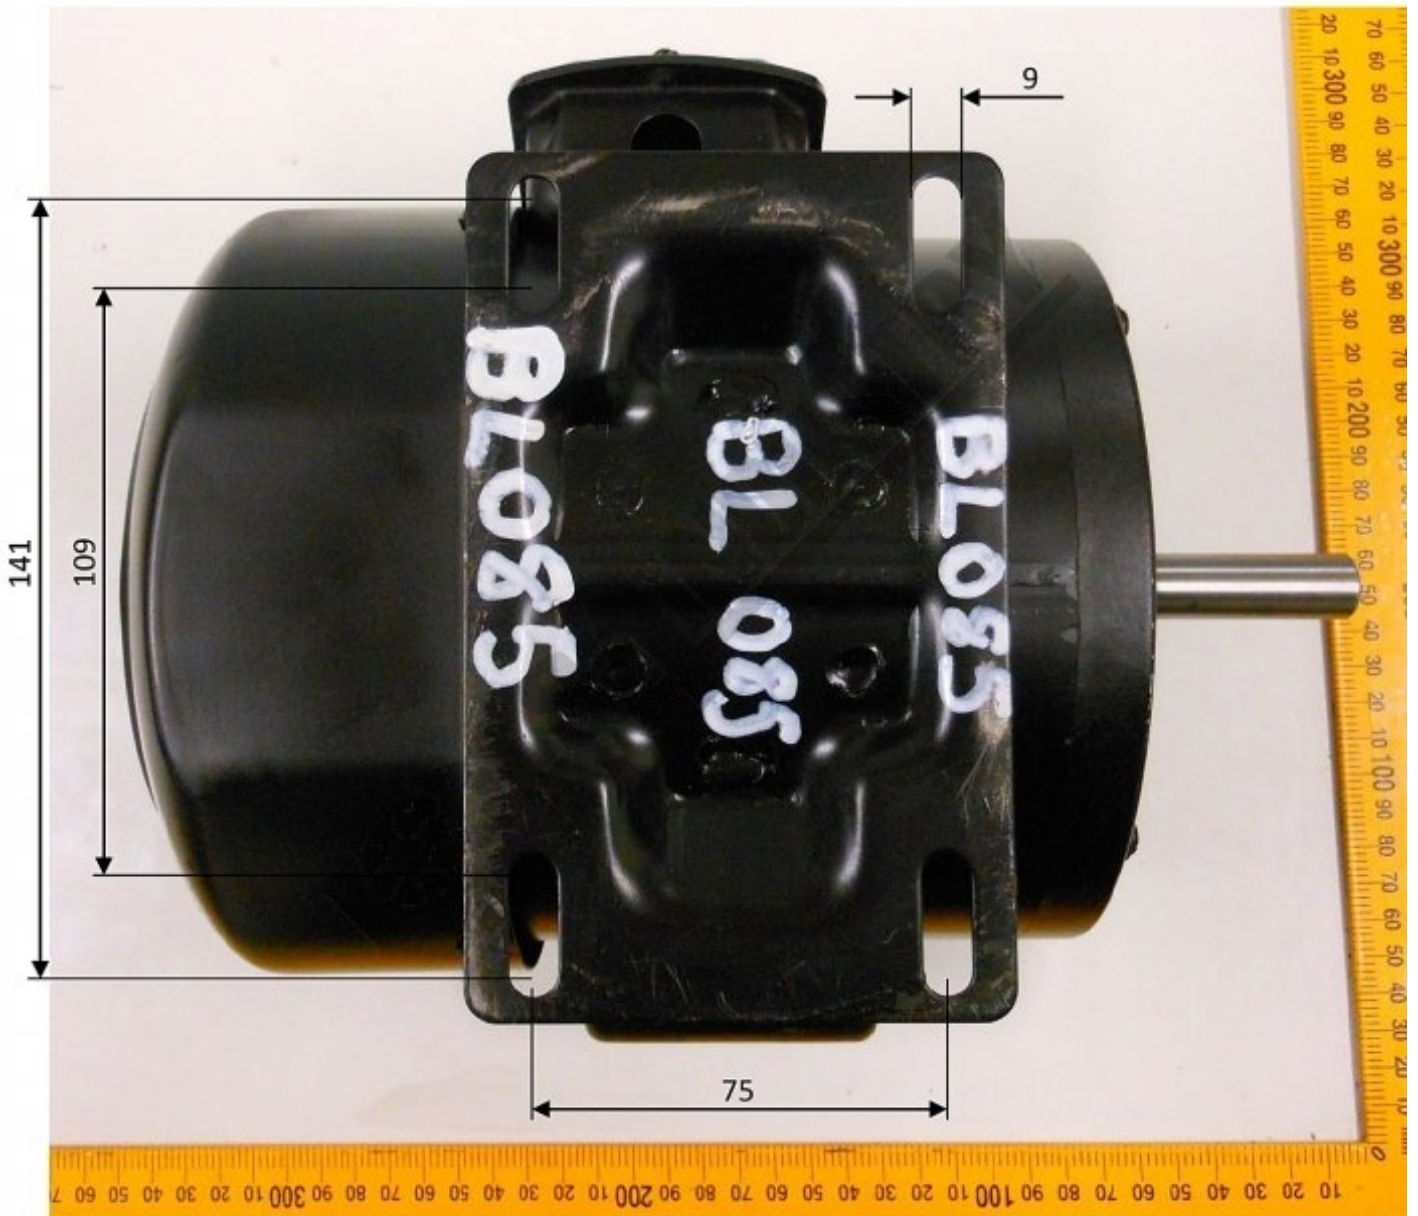

#85

MOTOR 1/2 HP 1400RPM

240V

MOTOR 1/2 HP 1400RPM #85

BL085 MOTOR 240V 3.5A
375W 0.1

BL085 MOTOR 240V 3.5A
375W 0.2

Description

MOTOR TO SUIT BAND SAW BS-5S (B003)

Shaft has a flat edge for connection

Specifications

ORDER CODE	BL085
MODEL	~
Motor Power (kW / hp)	1/2
Speed (rpm)	1400
Shaft Diameter (mm)	15.875
Reversible Motor (Yes / No)	~
Fan Cooled (Yes / No)	Yes
Voltage (V)	240
Amps Required	3.5
Input Power Supply Connection	~