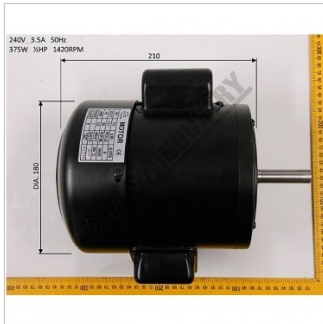

#85

MOTOR 1/2 HP 1400RPM

240V

MOTOR 1/2 HP 1400RPM #85

BL085 MOTOR 240V 3.5A
375W 0.1

BL085 MOTOR 240V 3.5A
375W 0.2

Description

MOTOR TO SUIT BAND SAW BS-5S (B003)

Shaft has a flat edge for connection

Specifications

ORDER CODE	BL085
MODEL	~
Motor Power (kW / hp)	1/2
Speed (rpm)	1400
Shaft Diameter (mm)	15.875
Reversible Motor (Yes / No)	~
Fan Cooled (Yes / No)	Yes
Voltage (V)	240
Amps Required	3.5
Input Power Supply Connection	~