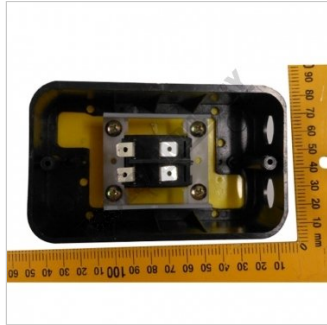

#23

SWITCH ON/OFF INC COVER

SWITCH ON/OFF INC COVER #23

BL023 SWITCH no23

BL023 Switch

Specifications

ORDER CODE

BL023