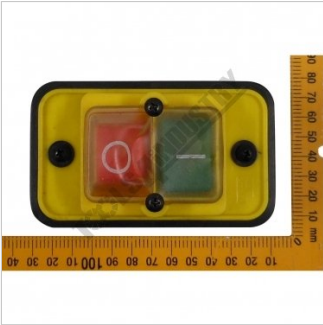

#23

SWITCH ON/OFF INC COVER

SWITCH ON/OFF INC COVER #23

BL023 SWITCH no23

BL023 Switch

Specifications

ORDER CODE

BL023