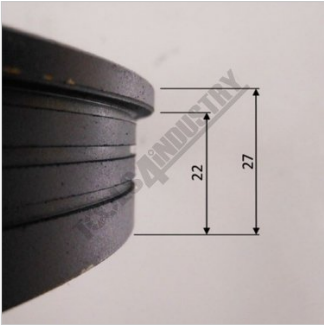

**#84**

**DRIVE WHEEL**

DIA. OVER FLANGE – 356  
DIA. OF WHEEL – 349  
BORE DIA. – 30  
CAST IRON  
5.8kg

**DRIVE WHEEL #84**

BK084 WHEEL OD 356  
BORE 30.2

**Specifications**

**Distance between legs**

BK084