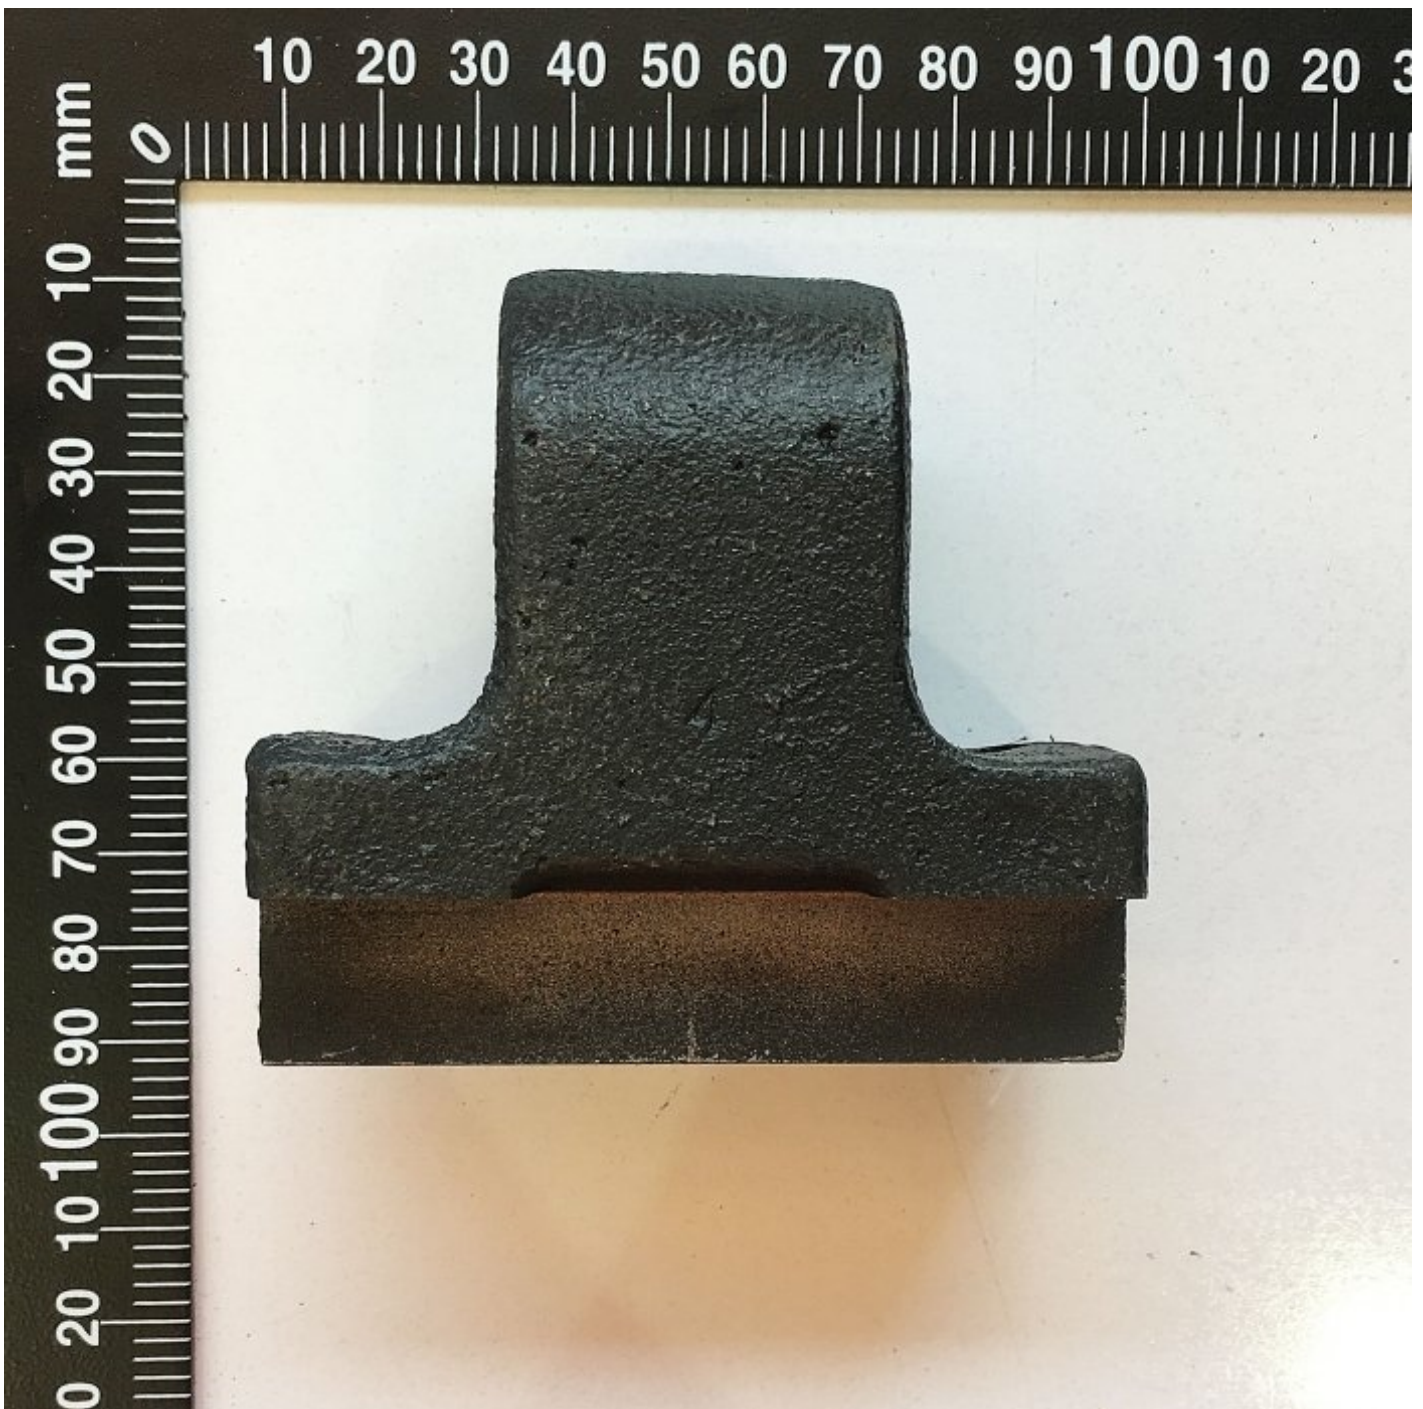

#615

VICE NUT 22MM FULL THREAD

#181138B

VICE NUT 22MM FULL THREAD #615

Side View