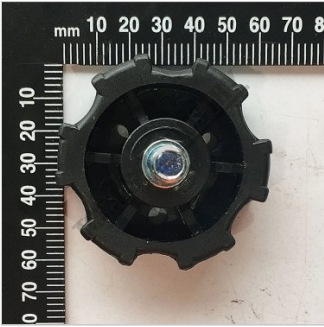

#66

KNOB PLASTIC 3/8" BSW

KNOB PLASTIC 3/8" BSW #66

Top View