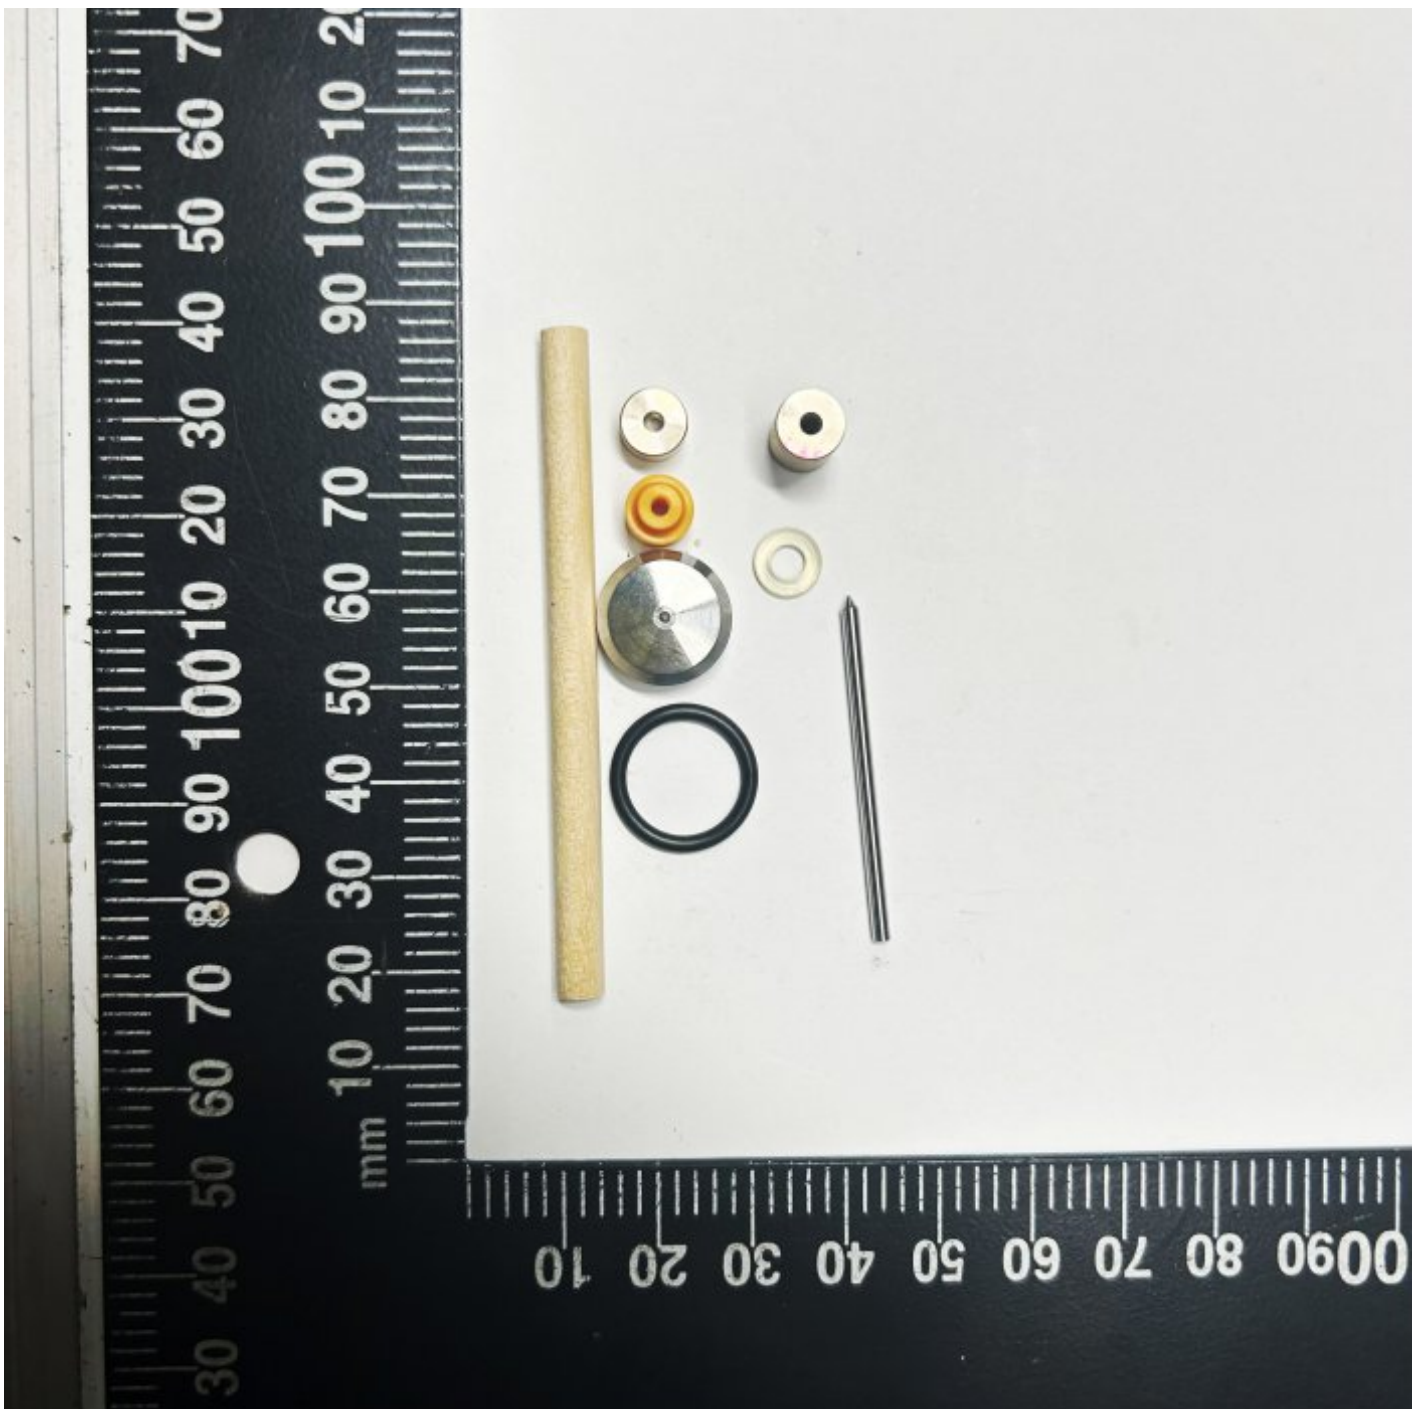

SWIFTCUT

ON/OFF VALVE REPAIR KIT

SWIFTCUT ON/OFF VALVE REPAIR KIT

Description

Swiftjet Pno. 359101