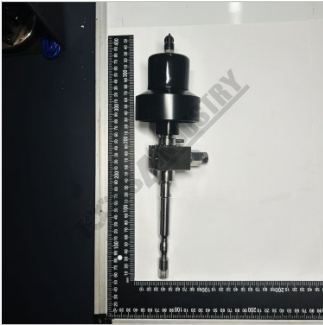

**SWIFTCUT**

**CUTTING HEAD ASSEMBLY - C/W WATER ONLY NOZZLE**

**SWIFTCUT CUTTING HEAD ASSEMBLY - C/W WATER ONLY NOZZLE**

AS0251PIC2

**Description**

Swiftjet Pno. 359105